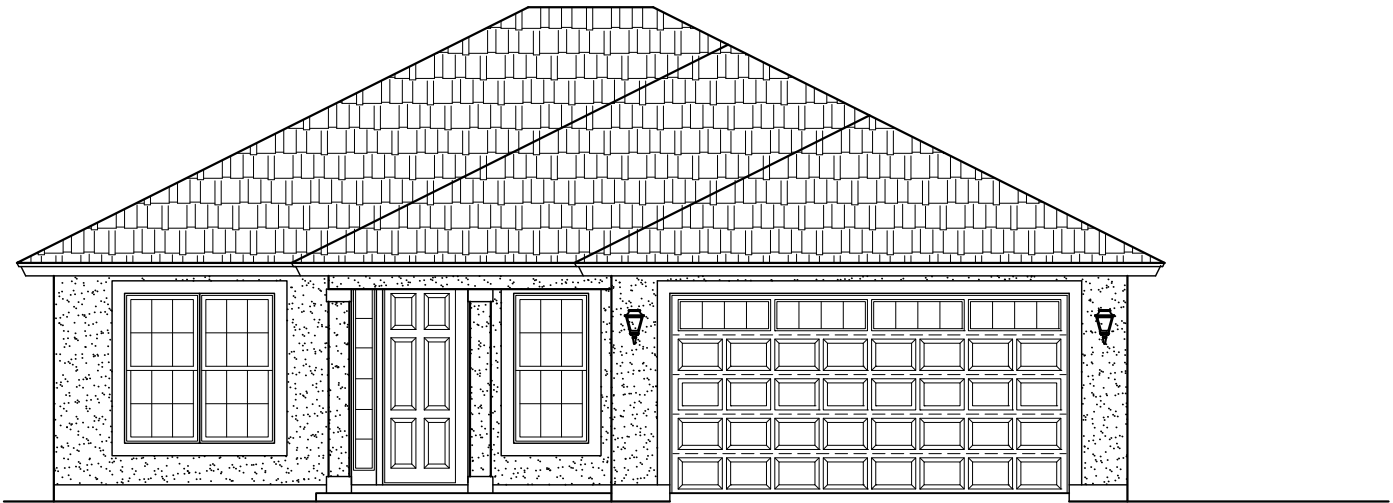

Plan 1560

3 Bedroom - 2 Bath

Width: 43'-0" Depth: 64'-0"

1560 Square Feet
draft 01.02.19

A

B

C

Plan 1560

3 Bedroom - 2 Bath

Width: 43'-0" Depth: 64'-0"

1560 Square Feet
draft 01.02.19