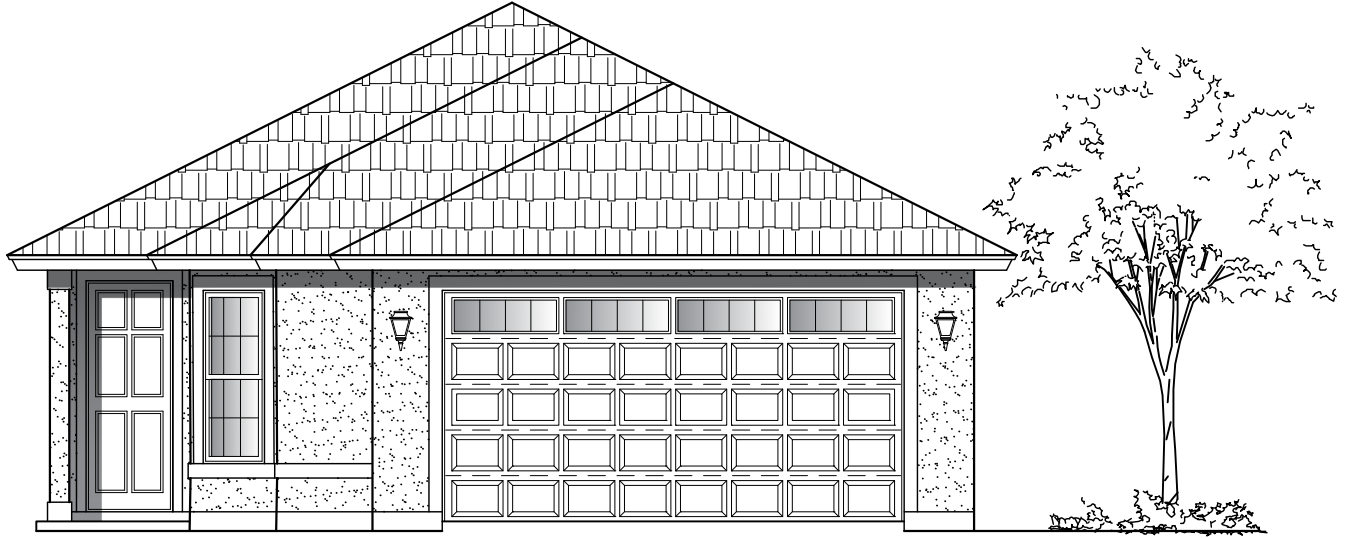

Plan 1384

Width: 32'-0" Depth: 71'-0"

3 Bedroom - 2 Bath

1384 Square Feet

A

B

Plan 1384

Width: 32'-0" Depth: 71'-0"

3 Bedroom - 2 Bath

1384 Square Feet