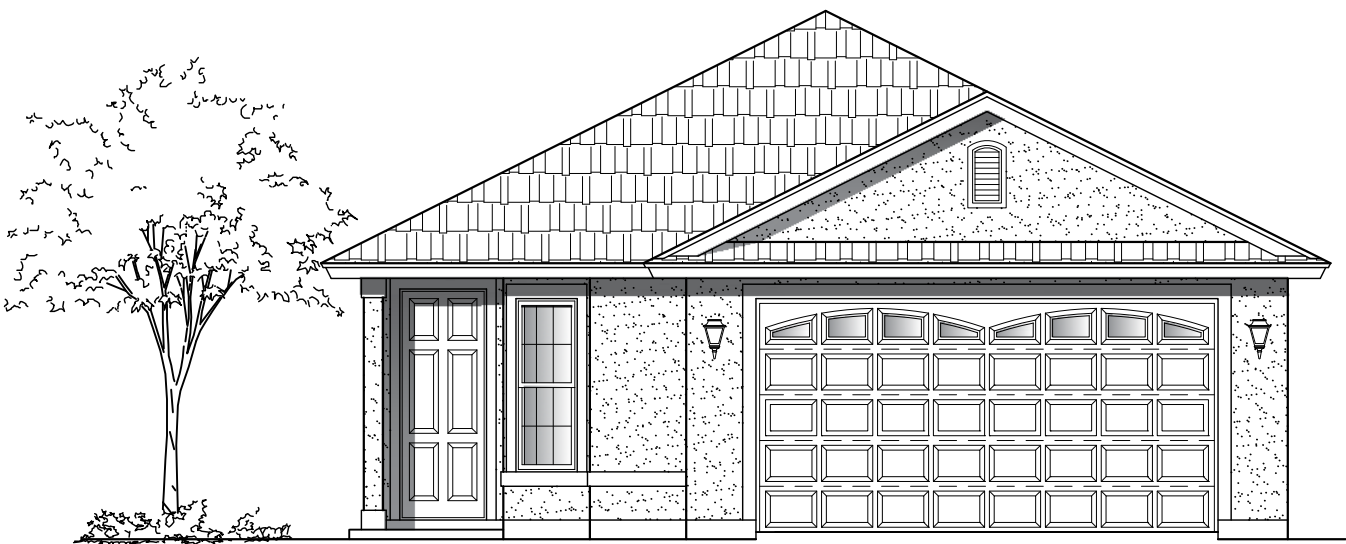

Plan 1384

Width: 32'-0" Depth: 71'-0"

3 Bedroom - 2 Bath

1384 Square Feet

A

B

Plan 1384

Width: 32'-0" Depth: 71'-0"

3 Bedroom - 2 Bath

1384 Square Feet