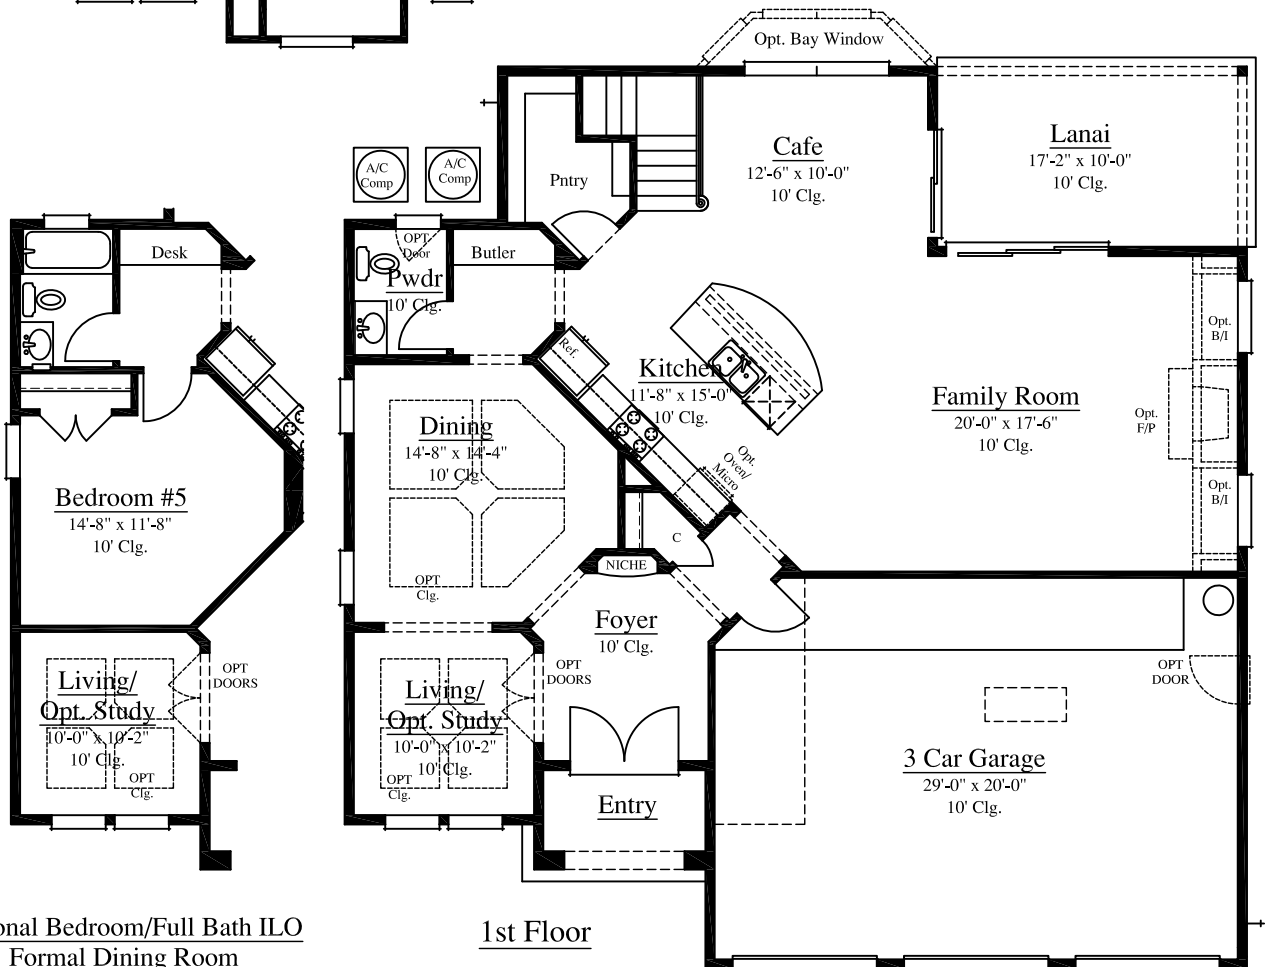

# Plan 3060

Width: 50'-0" Depth: 50'-0"

4/5 Bedroom-3.5/4 Bath

3060 Square Feet

A

B

C

# Plan 3060

4/5 Bedroom-3.5/4 Bath

Width: 50'-0" Depth: 50'-0"

3060 Square Feet

Optional Bedroom/Full Bath ILO  
Formal Dining Room