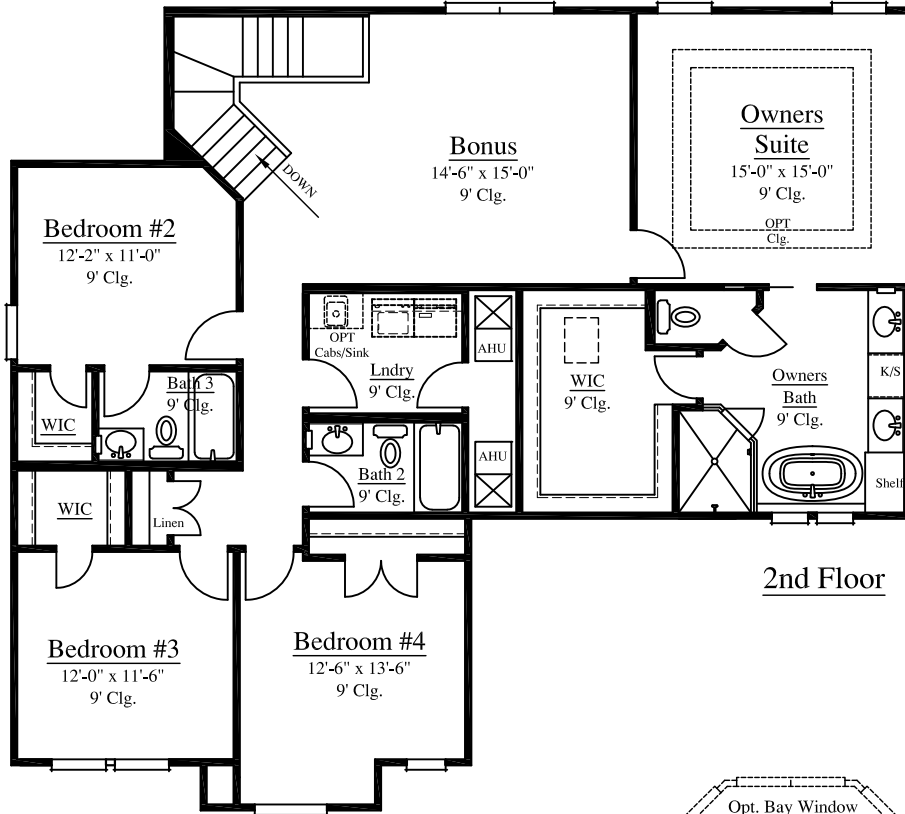

# Plan 3060

Width: 50'-0" Depth: 50'-0"

4/5 Bedroom-3.5/4 Bath

3060 Square Feet

A

B

C

# Plan 3060

4/5 Bedroom-3.5/4 Bath

Width: 50'-0" Depth: 50'-0"

3060 Square Feet

Optional Bedroom/Full Bath ILO  
Formal Dining Room