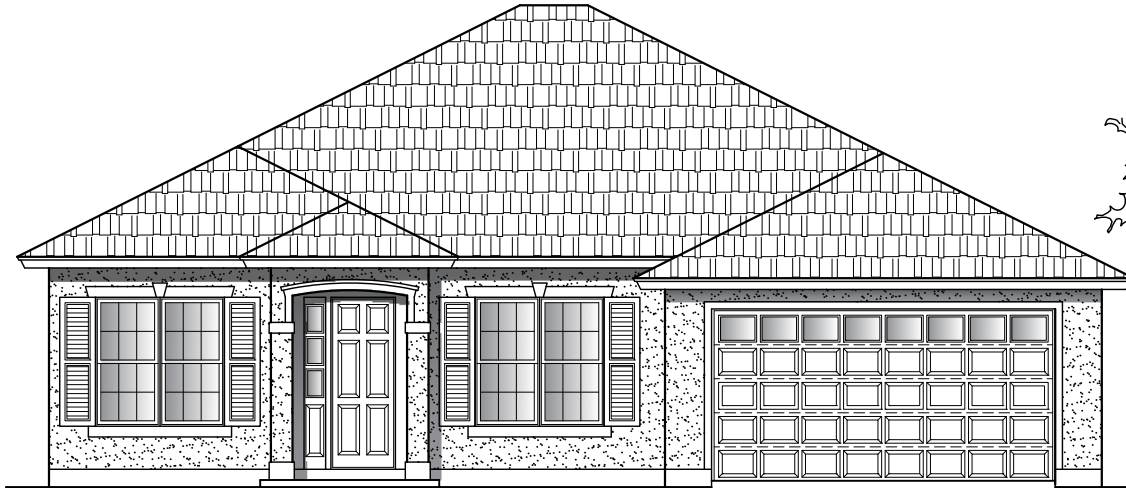

# Plan 2144

Width: 49'-0" Depth: 69'-0"

4 Bedroom - 2 Bath

2144 Square Feet

A

B

C