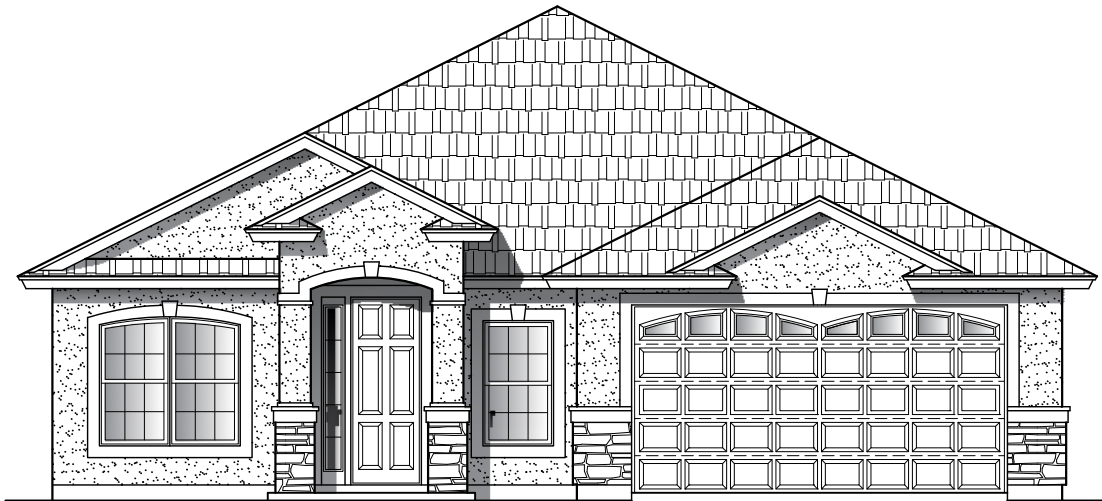

Plan 1697

Width: 43'-0" Depth: 68'-0"

3 Bedroom - 2 Bath

1697 Square Feet

A

B

C

Plan 1697

Width: 43'-0" Depth: 68'-0"

3 Bedroom - 2 Bath

1697 Square Feet