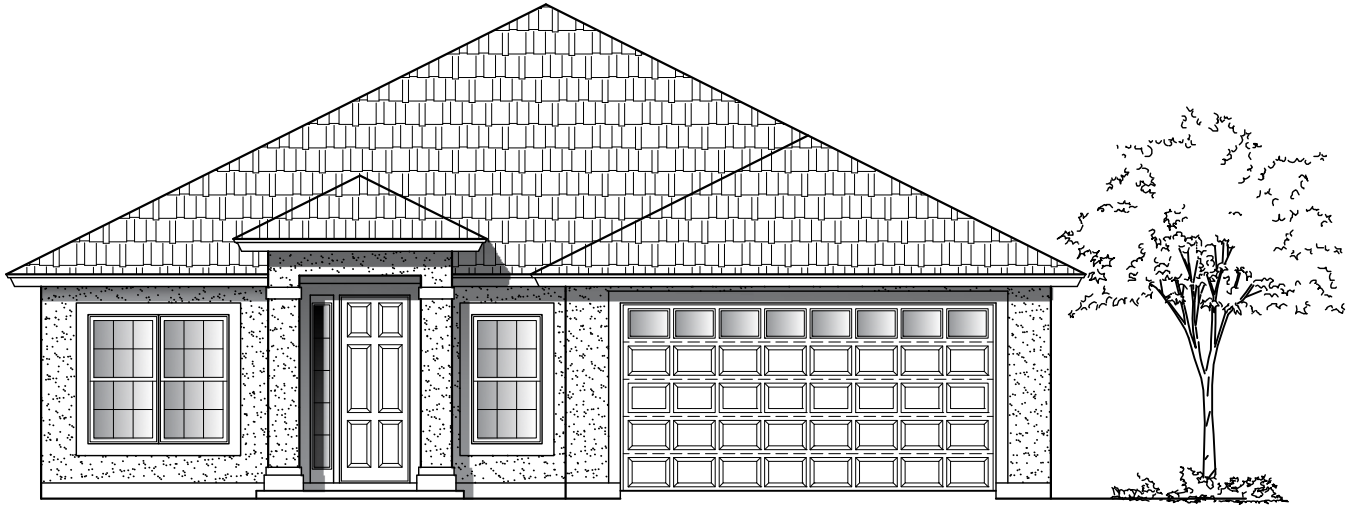

Plan 1697

Width: 43'-0" Depth: 68'-0"

3 Bedroom - 2 Bath

1697 Square Feet

A

B

C

Plan 1697

Width: 43'-0" Depth: 68'-0"

3 Bedroom - 2 Bath

1697 Square Feet