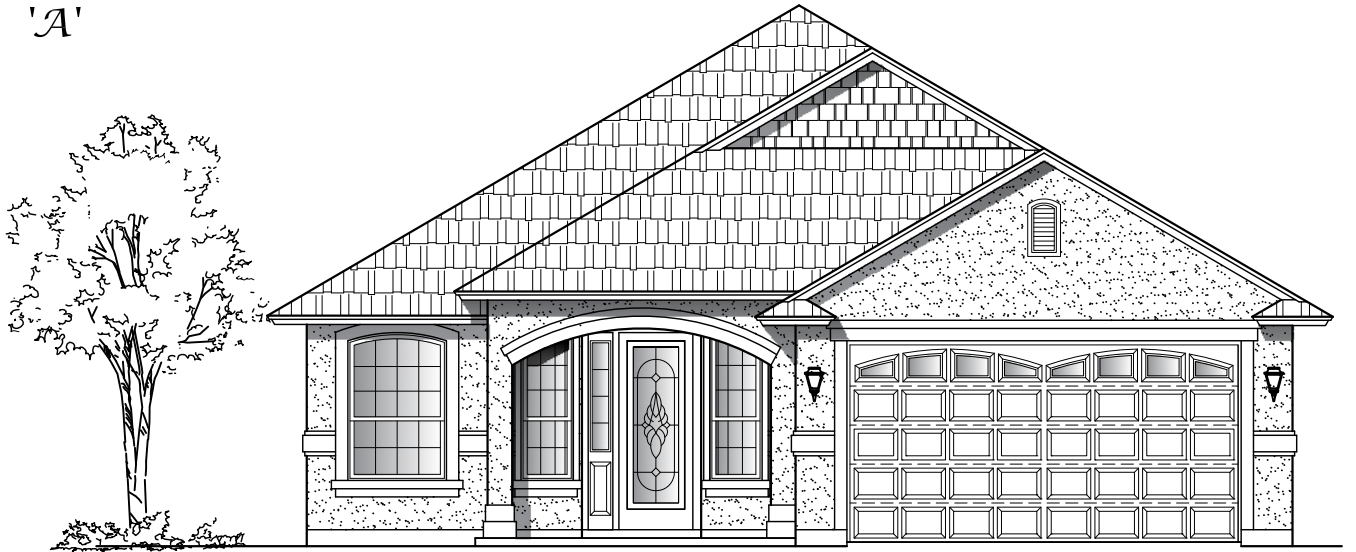

Plan 2093

3/4 Bedroom - 2 Bath

Width: 40'-0" Depth: 72' 0"

2093 Square Feet

'A'

'B'

'C'