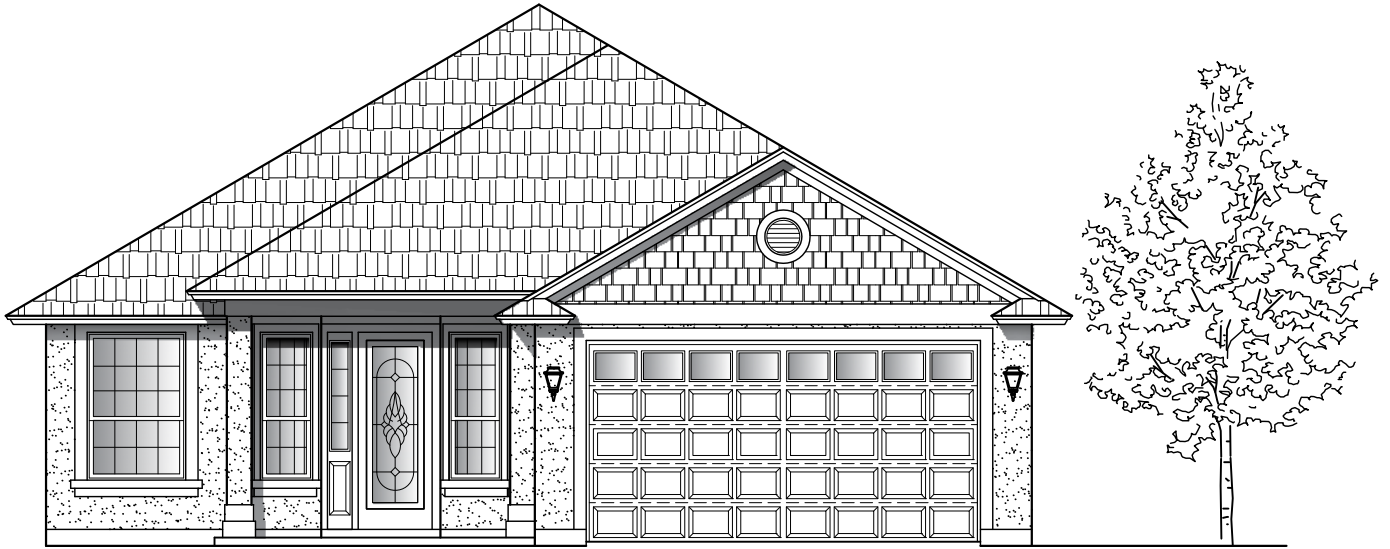

Plan 2093

3/4 Bedroom - 2 Bath

Width: 40'-0" Depth: 72' 0"

2093 Square Feet

'A'

'B'

'C'