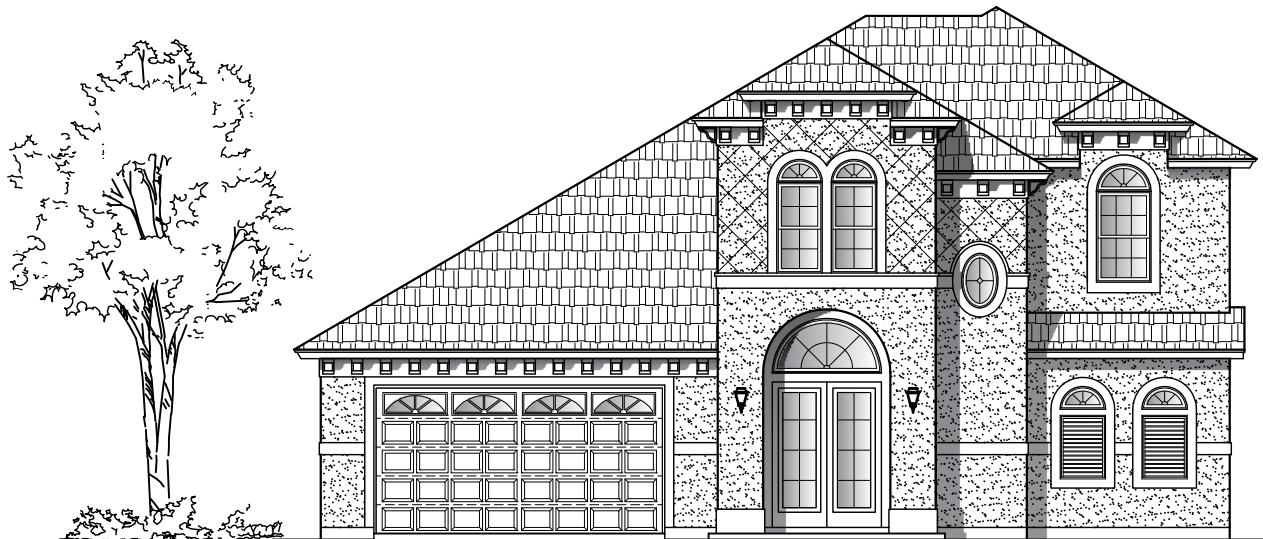

Plan 2736

4 Bedroom - 3.5 Bath

Width: 50'-0" Depth: 52'-0"

2736 Square Feet

'A'

'B'

'C'