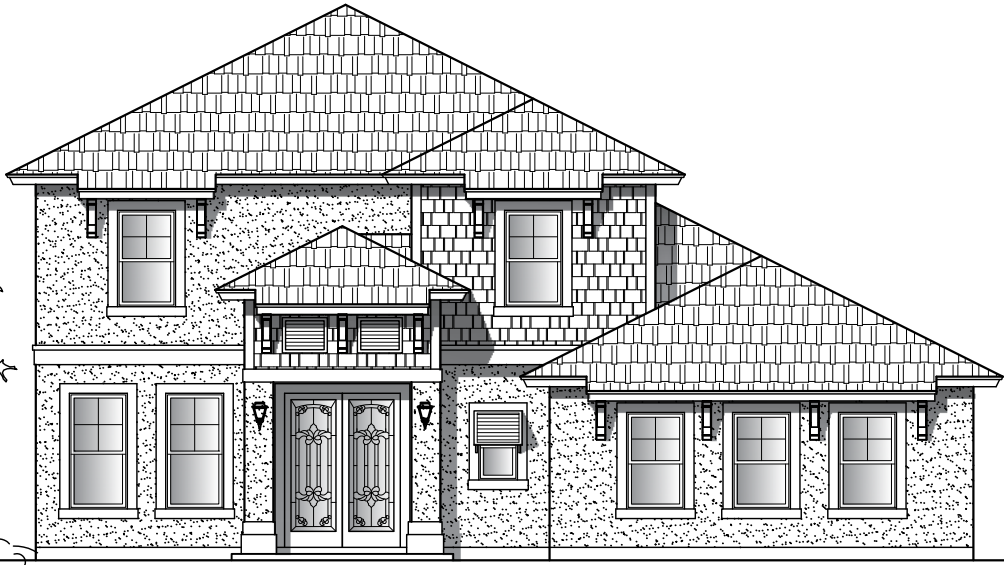

Plan 2858

4 Bedroom-2.5 Bath

Width: 48'-8" Depth: 68'-0"

2858 Square Feet

A

B

C

Plan 2858

4 Bedroom-2.5 Bath

Width: 48'-8" Depth: 68'-0"

2858 Square Feet