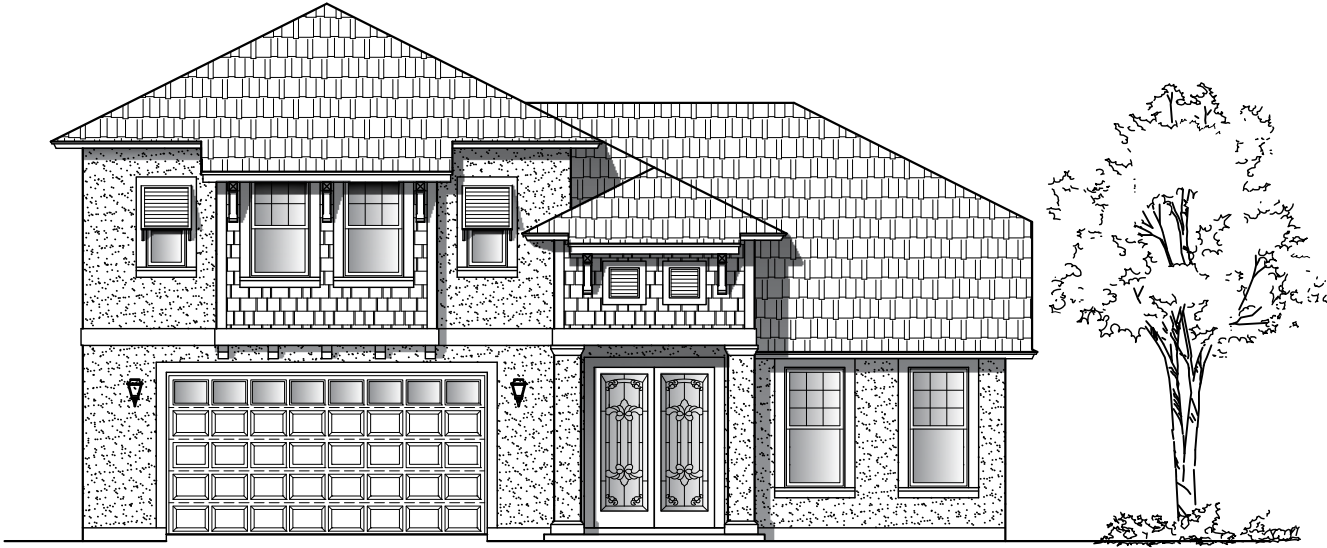

Plan 2295

Width: 46'-0" Depth: 48'-0"

3 Bedroom - 2.5 Bath

2295 Square Feet

A

B

C