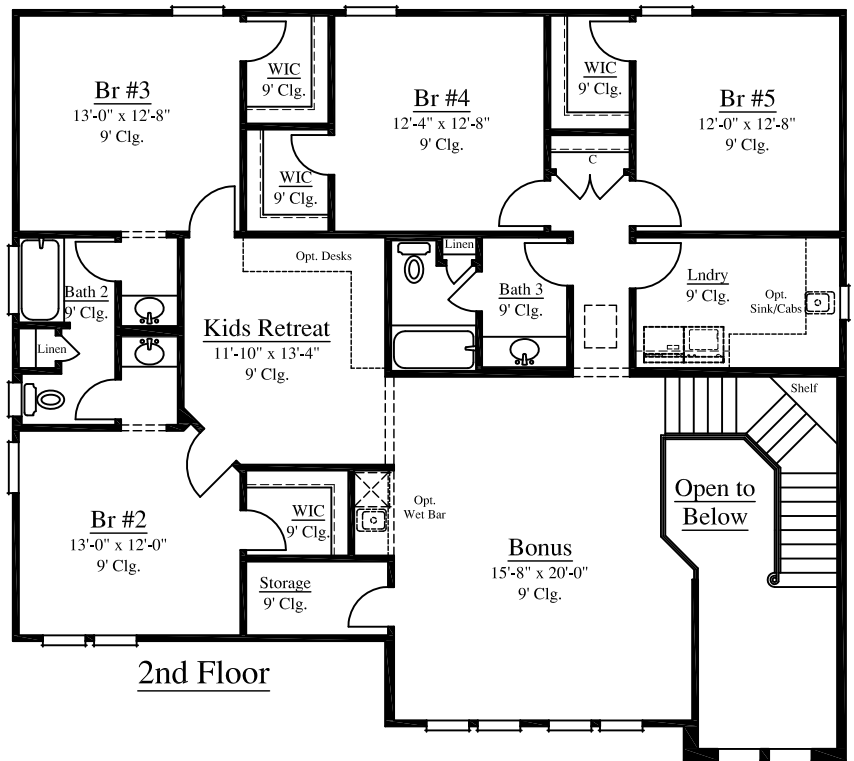

Plan 3863

Width: 60'-0" Depth: 58'-0"

5 Bedroom - 3.5 Bath

3863 Square Feet

Plan 3863

Width: 60'-0" Depth: 58'-0"

5 Bedroom - 3.5 Bath

3863 Square Feet

'A'

'B'

'C'