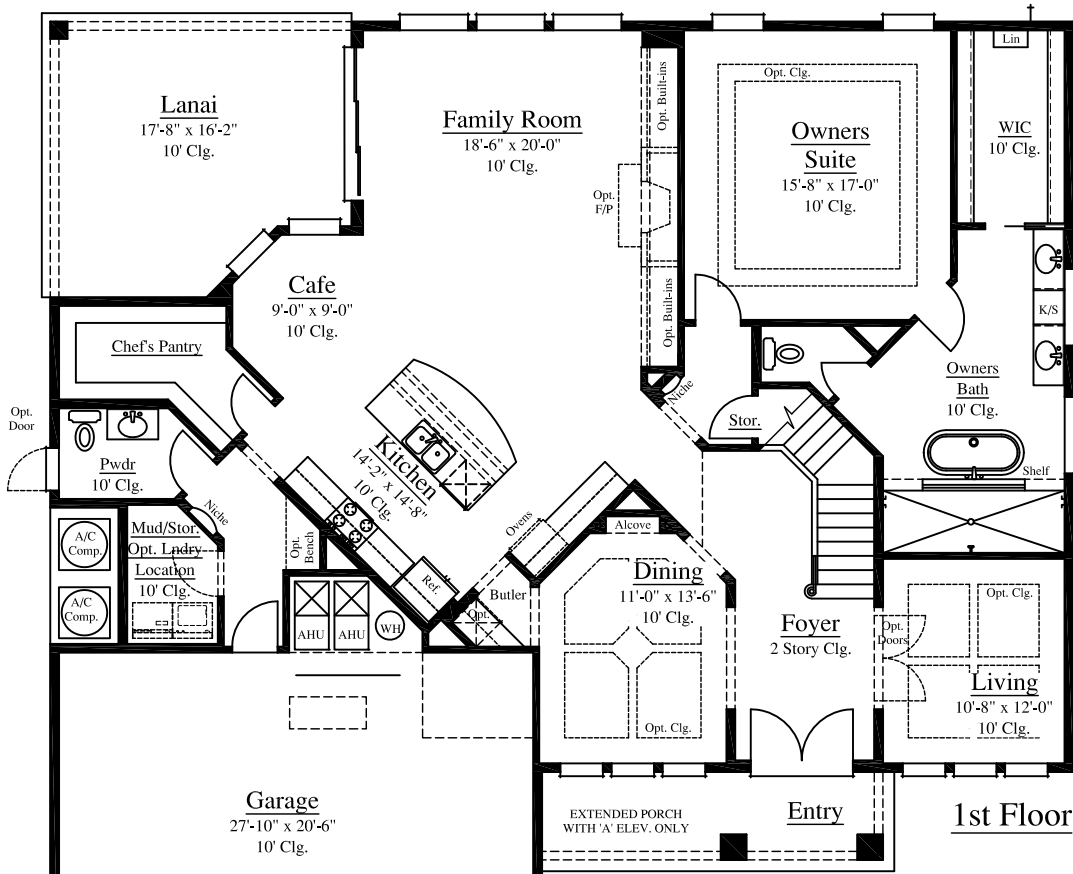

Plan 3863

Width: 60'-0" Depth: 58'-0"

5 Bedroom - 3.5 Bath

3863 Square Feet

Plan 3863

Width: 60'-0" Depth: 58'-0"

5 Bedroom - 3.5 Bath

3863 Square Feet

'A'

'B'

'C'