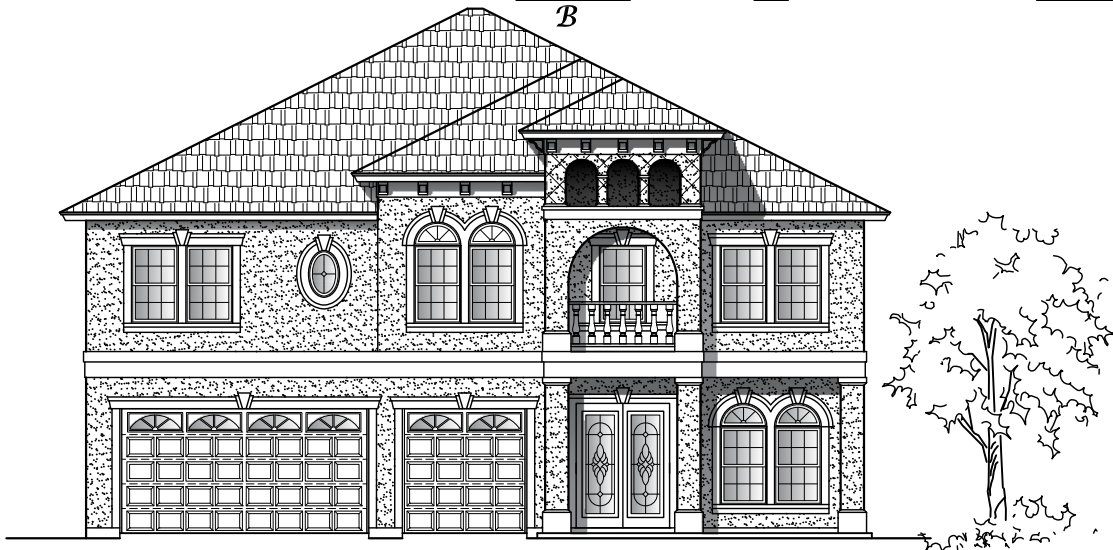

Plan 3903

4/5 Bedroom-3.5/4 Bath

Width: 50'-0" Depth: 50'-0"

3903 Square Feet

A

B

C

Plan 3903

4/5 Bedroom-3.5/4 Bath

Width: 50'-0" Depth: 50'-0"

3903 Square Feet

Bedroom/Full Bath ilo Flex Room