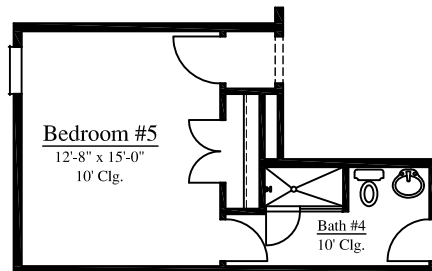

Plan 3903

4/5 Bedroom-3.5/4 Bath

Width: 50'-0" Depth: 50'-0"

3903 Square Feet

A

B

C

Plan 3903

4/5 Bedroom-3.5/4 Bath

Width: 50'-0" Depth: 50'-0"

3903 Square Feet

Bedroom/Full Bath ilo Flex Room