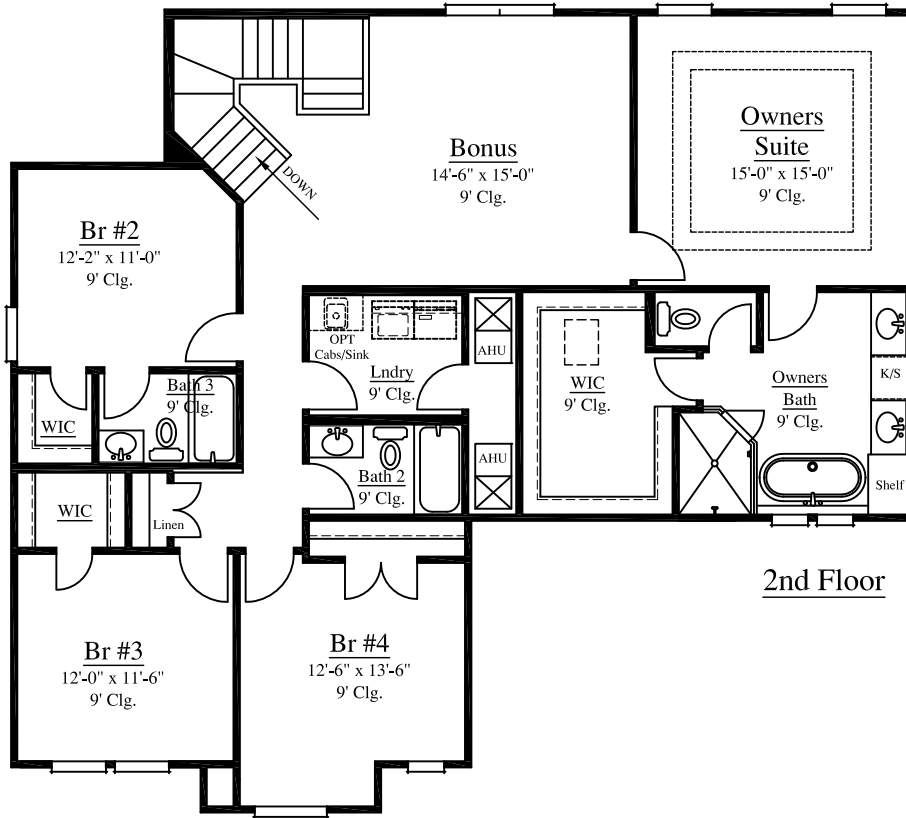

# Plan 3060

4/5 Bedroom-3.5/4 Bath

Width: 50'-0" Depth: 50'-0"

3060 Square Feet

Optional Bedroom/Full Bath ILO  
Formal Dining Room

1st Floor

# Plan 3060

4/5 Bedroom-3.5/4 Bath

Width: 50'-0" Depth: 50'-0"

3060 Square Feet

A

B

C