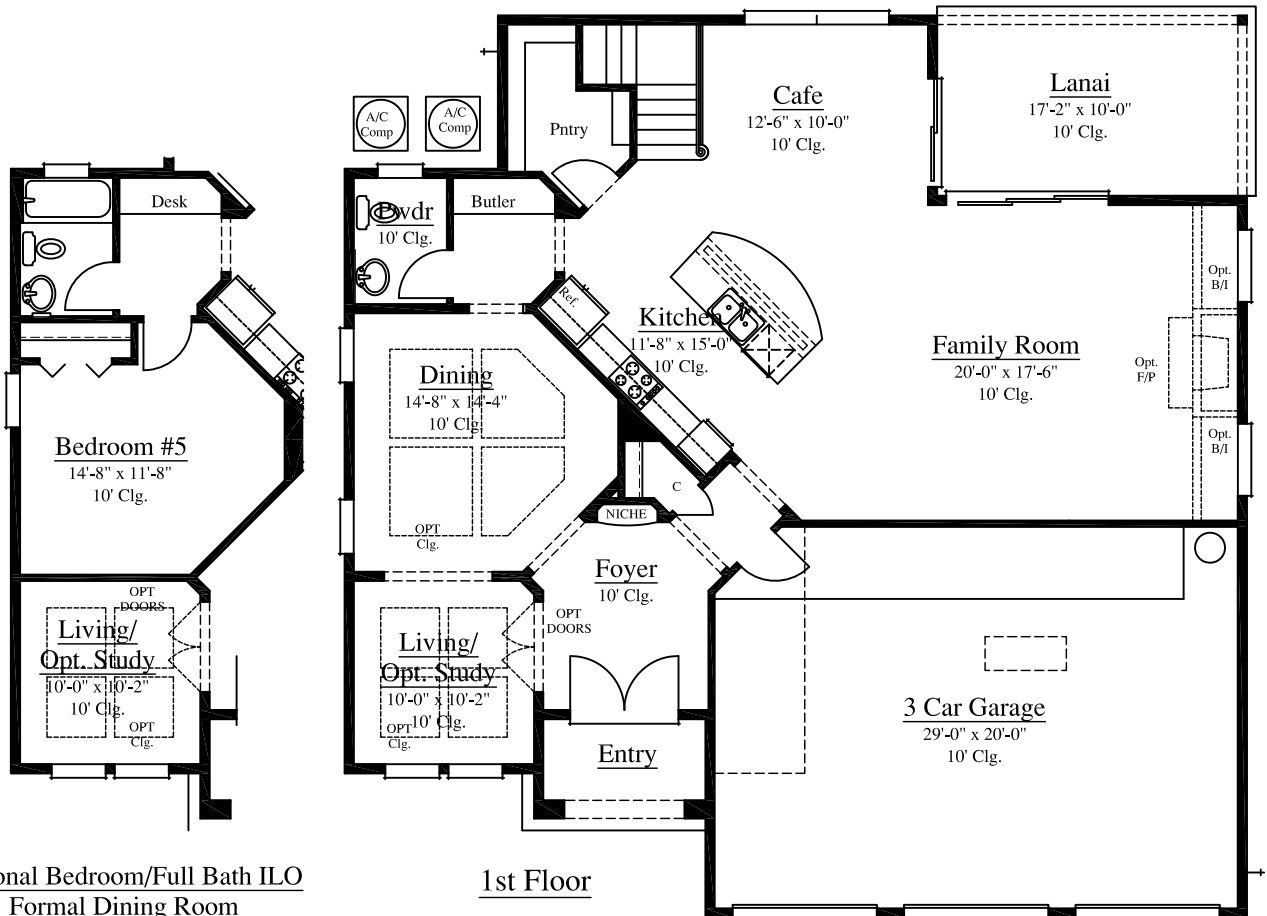

# Plan 3060

4/5 Bedroom-3.5/4 Bath

Width: 50'-0" Depth: 50'-0"

3060 Square Feet

Optional Bedroom/Full Bath ILO  
Formal Dining Room

1st Floor

# Plan 3060

4/5 Bedroom-3.5/4 Bath

Width: 50'-0" Depth: 50'-0"

3060 Square Feet

A

B

C