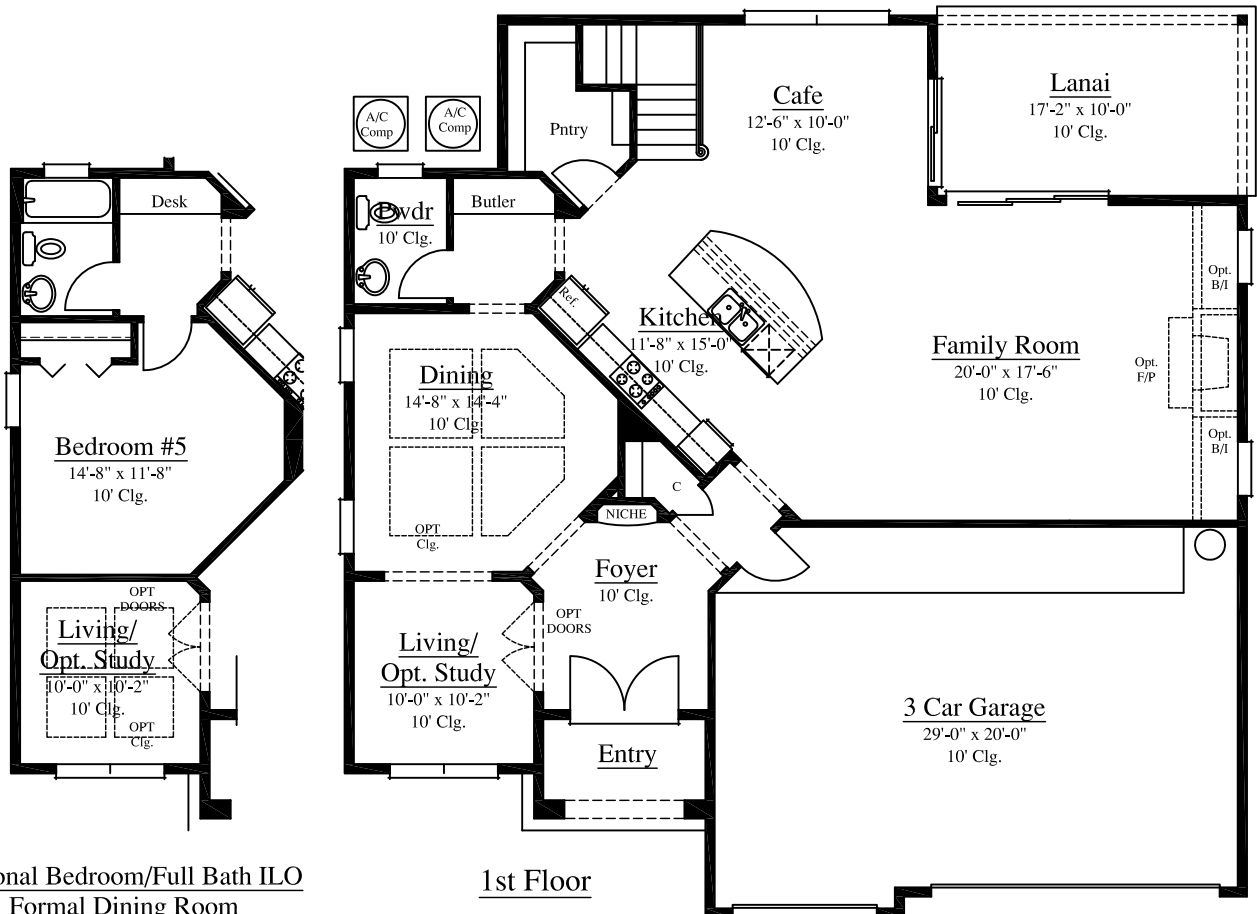

Plan 3060

4/5 Bedroom-3.5/4 Bath

Width: 50'-0" Depth: 50'-0"

3060 Square Feet

A

B

C

Plan 3060

4/5 Bedroom-3.5/4 Bath

Width: 50'-0" Depth: 50'-0"

3060 Square Feet

Optional Bedroom/Full Bath ILO
Formal Dining Room

1st Floor