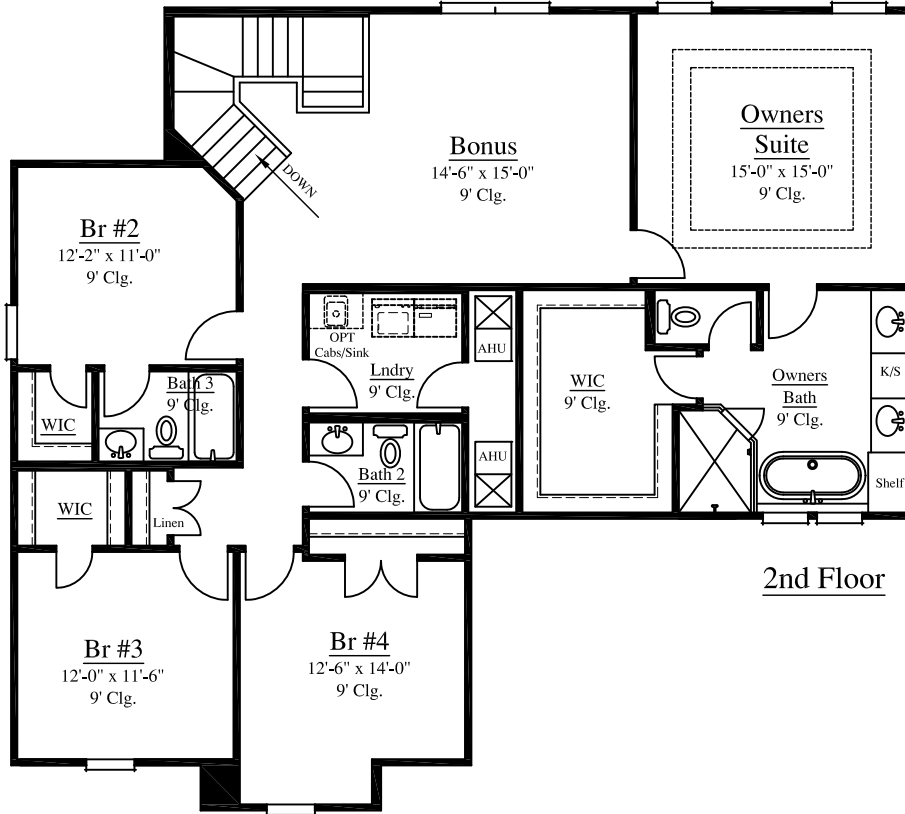

Plan 3060

4/5 Bedroom-3.5/4 Bath

Width: 50'-0" Depth: 50'-0"

3060 Square Feet

A

B

C

Plan 3060

4/5 Bedroom-3.5/4 Bath

Width: 50'-0" Depth: 50'-0"

3060 Square Feet

Optional Bedroom/Full Bath ILO
Formal Dining Room

1st Floor