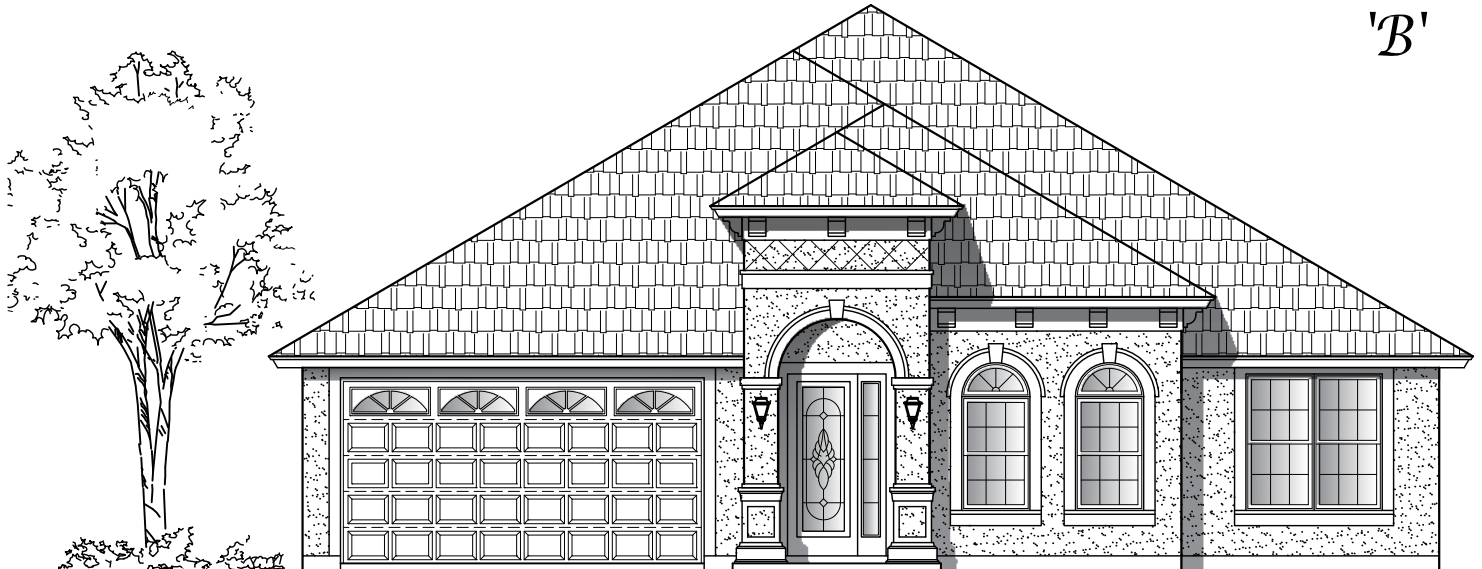

# Plan 2264

Width: 50'-0" Depth: 62' 0"

3/4 Bedroom-2/3 Bath

2264 Square Feet

'A'

'B'

'C'

# Plan 2264

3/4 Bedroom-2/3 Bath

Width: 50'-0" Depth: 62' 0"

2264 Square Feet