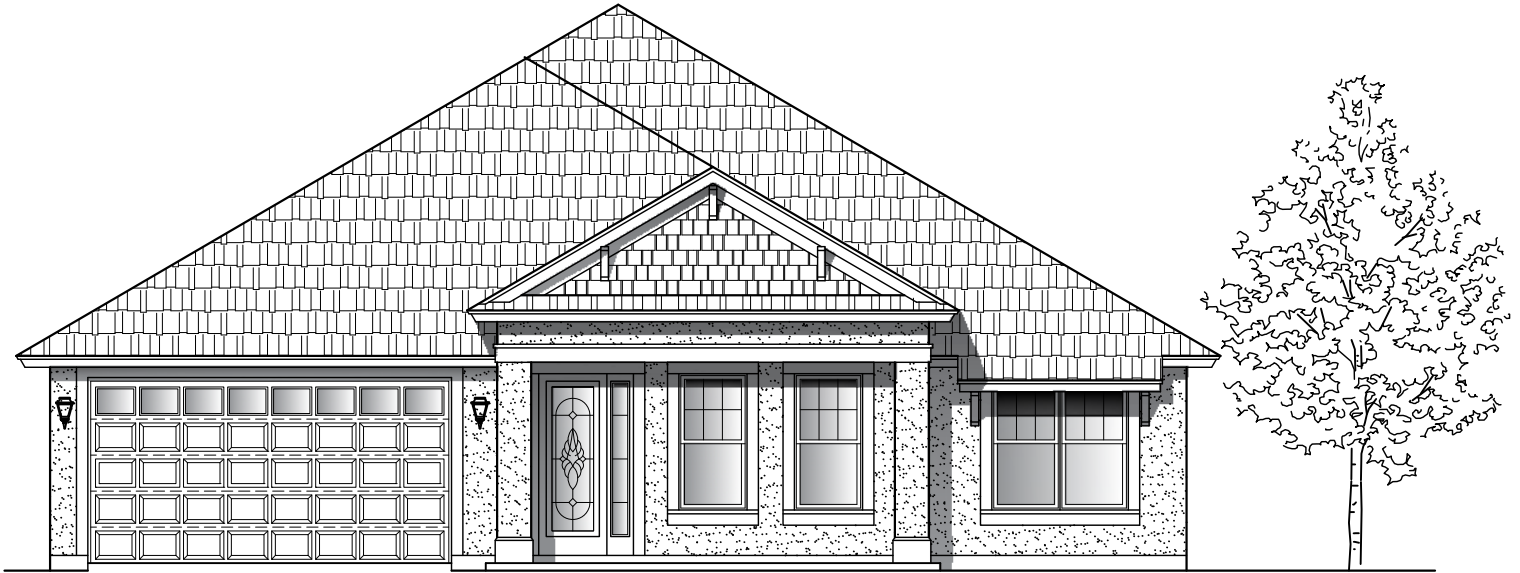

# Plan 2264

Width: 50'-0" Depth: 62' 0"

3/4 Bedroom-2/3 Bath

2264 Square Feet

'A'

'B'

'C'

# Plan 2264

3/4 Bedroom-2/3 Bath

Width: 50'-0" Depth: 62' 0"

2264 Square Feet