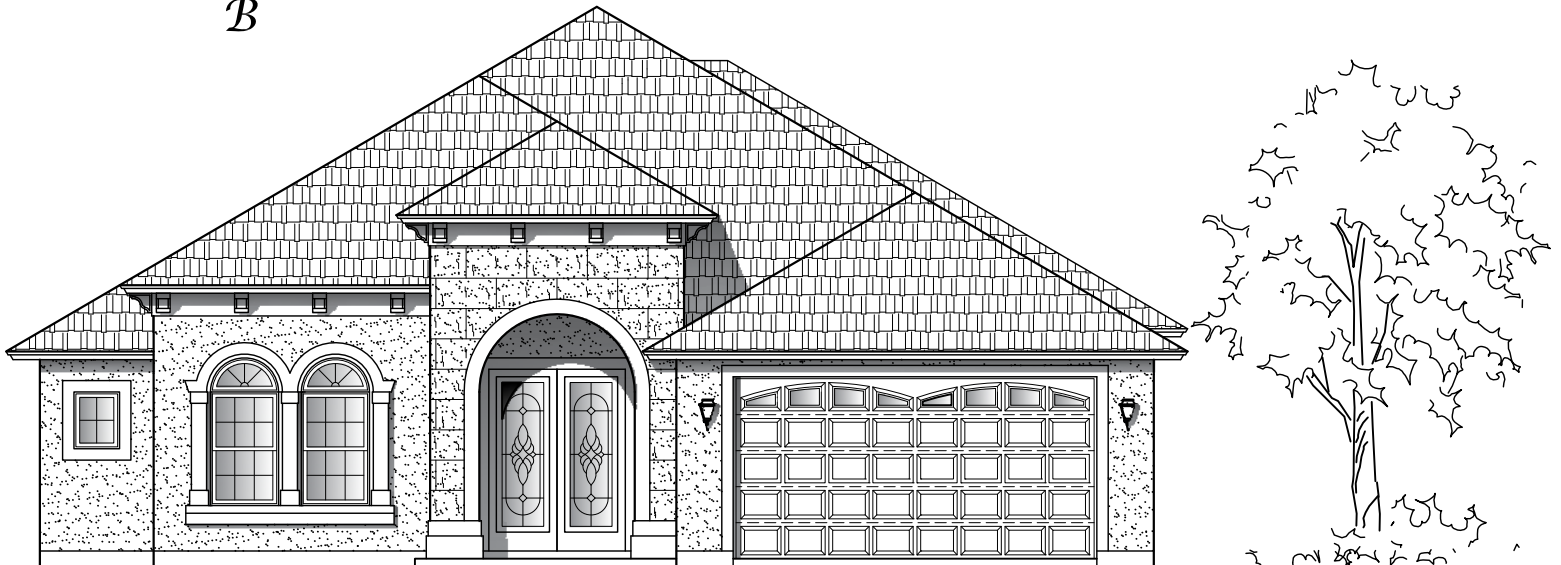

Plan 2373

Width: 49'-0" Depth: 66'-0"

3/4 Bedroom - 2/3 Bath

2373 Square Feet

C