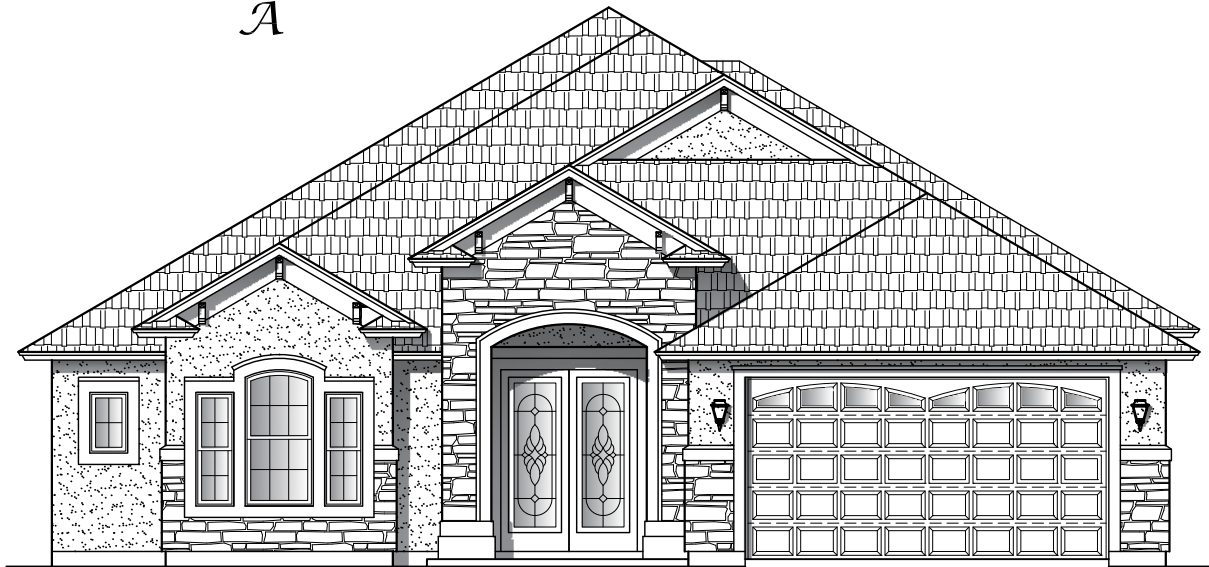

Plan 2373

Width: 49'-0" Depth: 66'-0"

3/4 Bedroom - 2/3 Bath

2373 Square Feet

Plan 2373

Width: 49'-0" Depth: 66'-0"

3/4 Bedroom - 2/3 Bath

2373 Square Feet

A

B

C