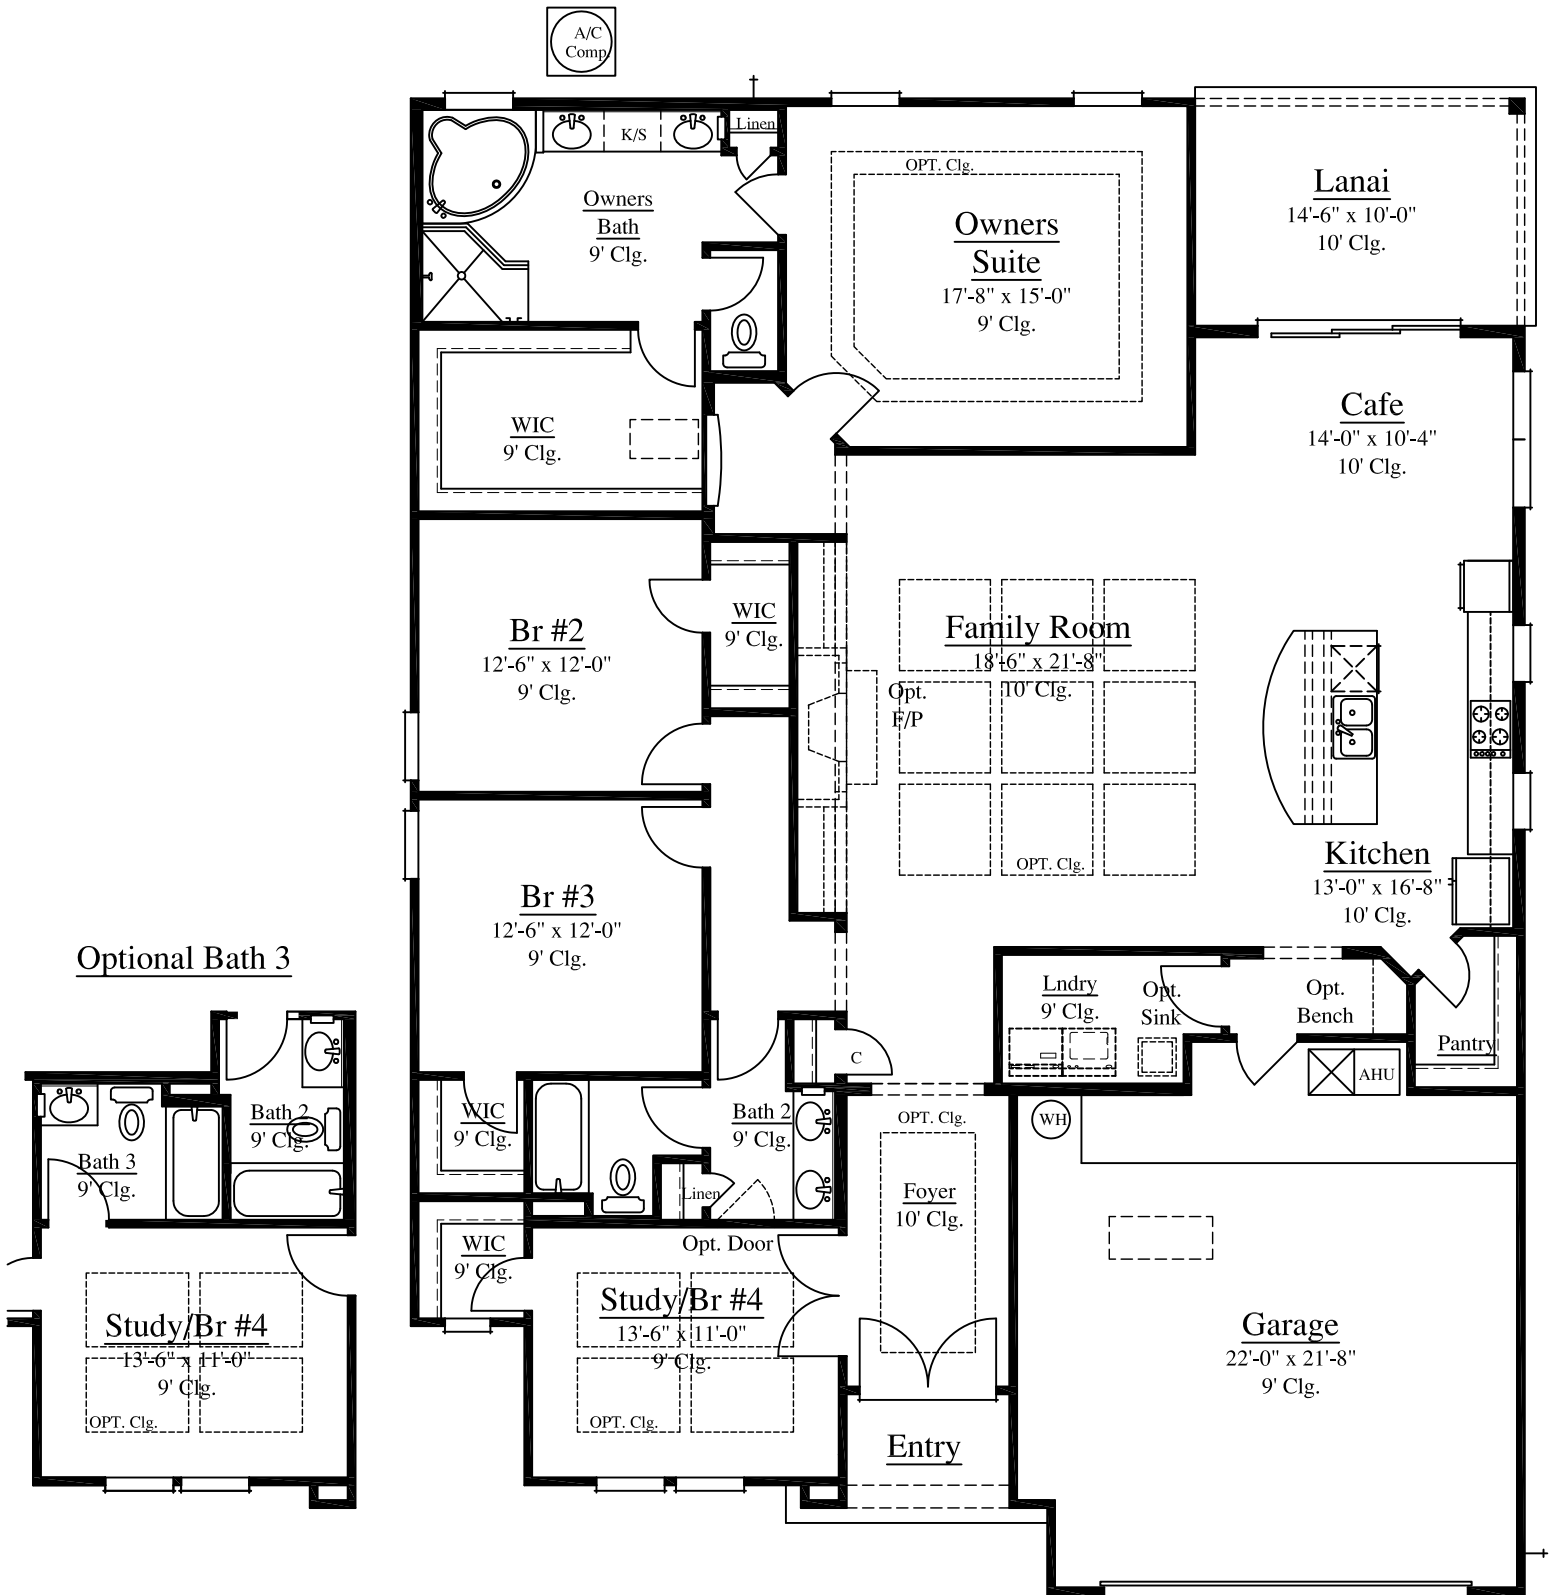

Plan 2373

Width: 49'-0" Depth: 66'-0"

3/4 Bedroom - 2/3 Bath

2373 Square Feet

Plan 2373

Width: 49'-0" Depth: 66'-0"

3/4 Bedroom - 2/3 Bath

2373 Square Feet

A

B

C