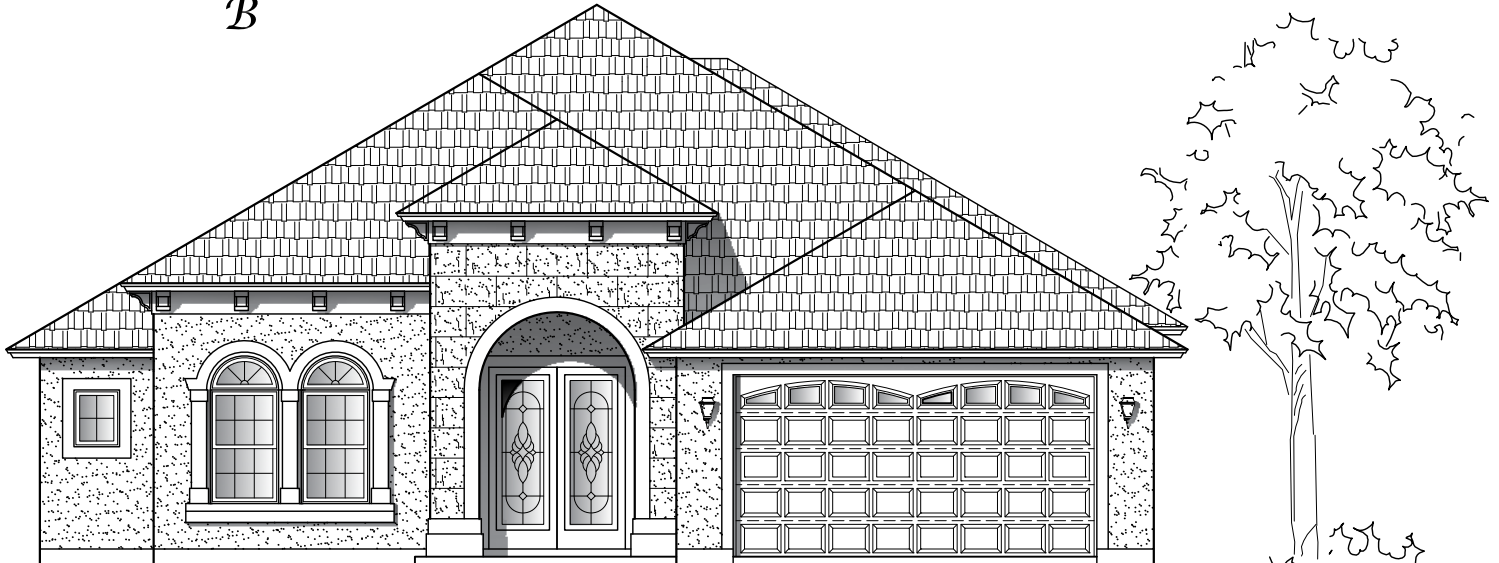

Plan 2373

Width: 49'-0" Depth: 66'-0"

3/4 Bedroom - 2/3 Bath

2373 Square Feet

A

B

C