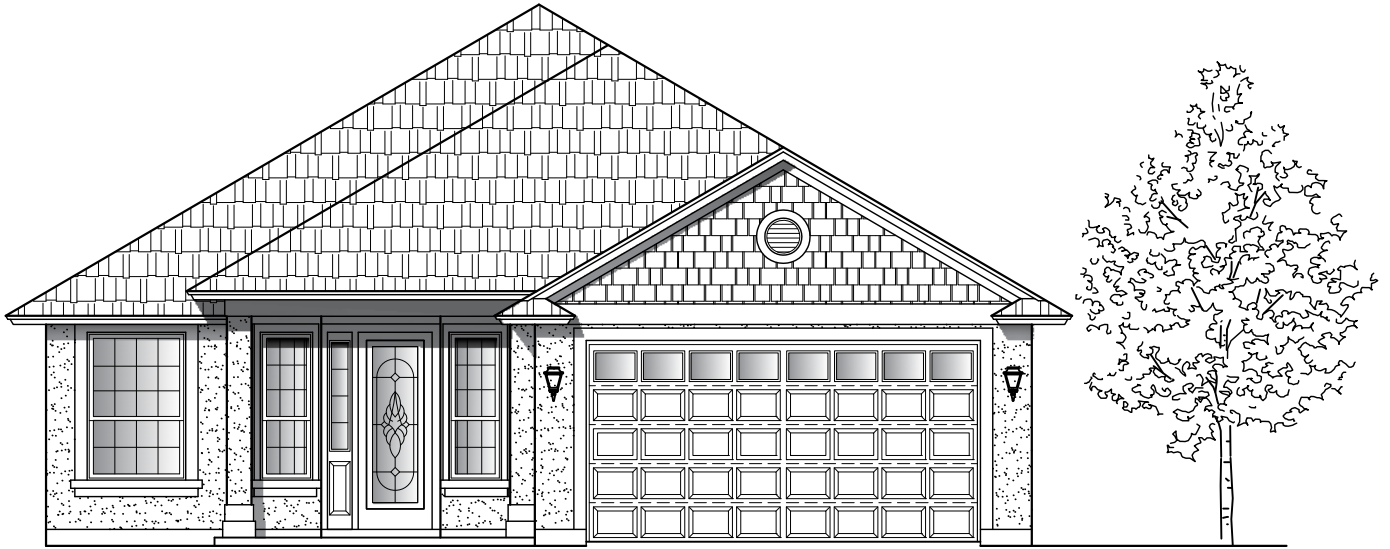

# Plan 2093

3/4 Bedroom - 2 Bath

Width: 40'-0" Depth: 72' 0"

2093 Square Feet

'A'

'B'

'C'