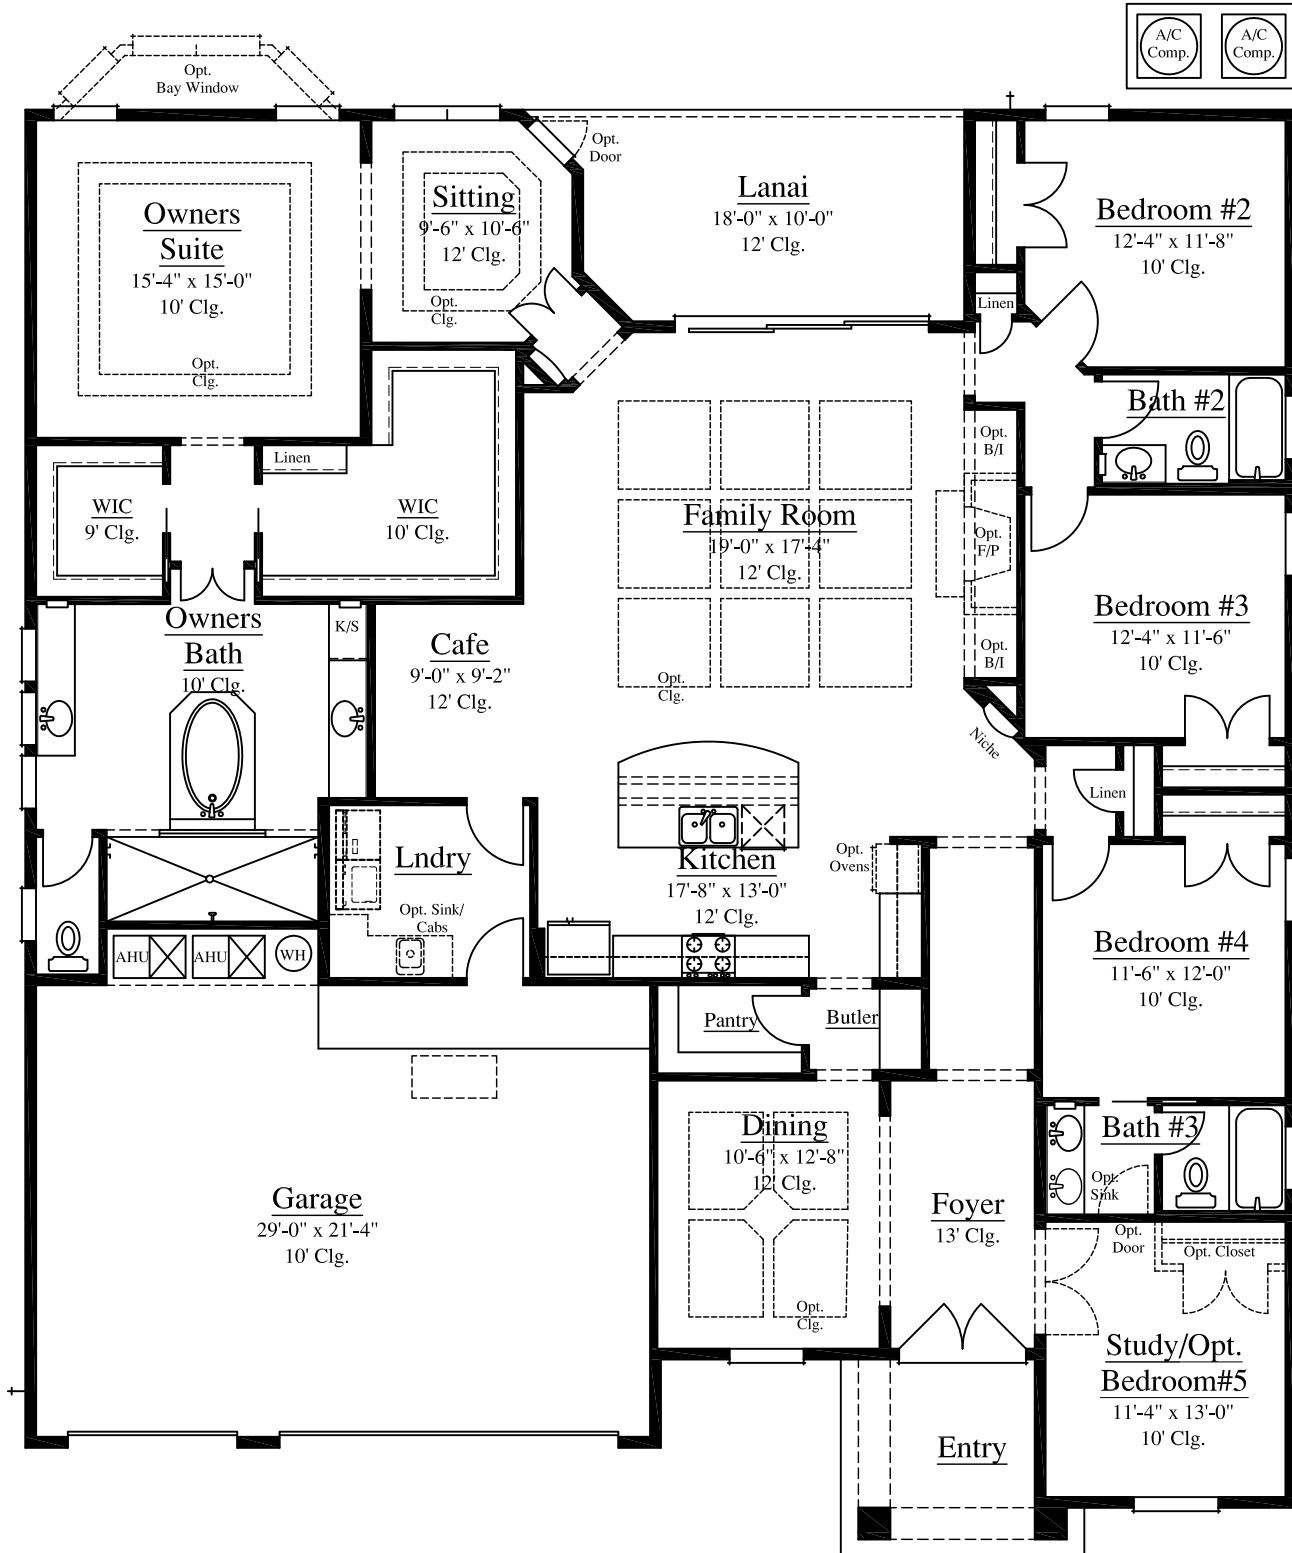

Plan 2897

Width: 60'-0" Depth: 67'-6"

4 Bedroom - 3 Bath

2897 Square Feet

Plan 2897

Width: 60'-0" Depth: 67'-6"

4 Bedroom - 3 Bath

2897 Square Feet

A

B

C