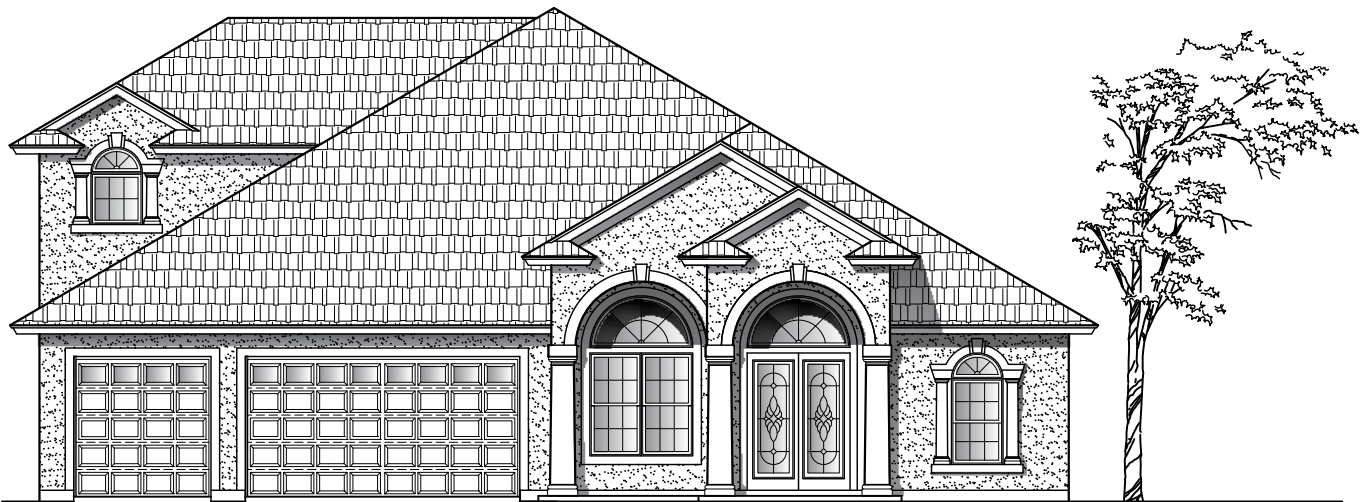

Plan 3273

4/5 Bedroom - 4 Bath

Width: 60'-0" Depth: 67'-6"

3273 Square Feet

C