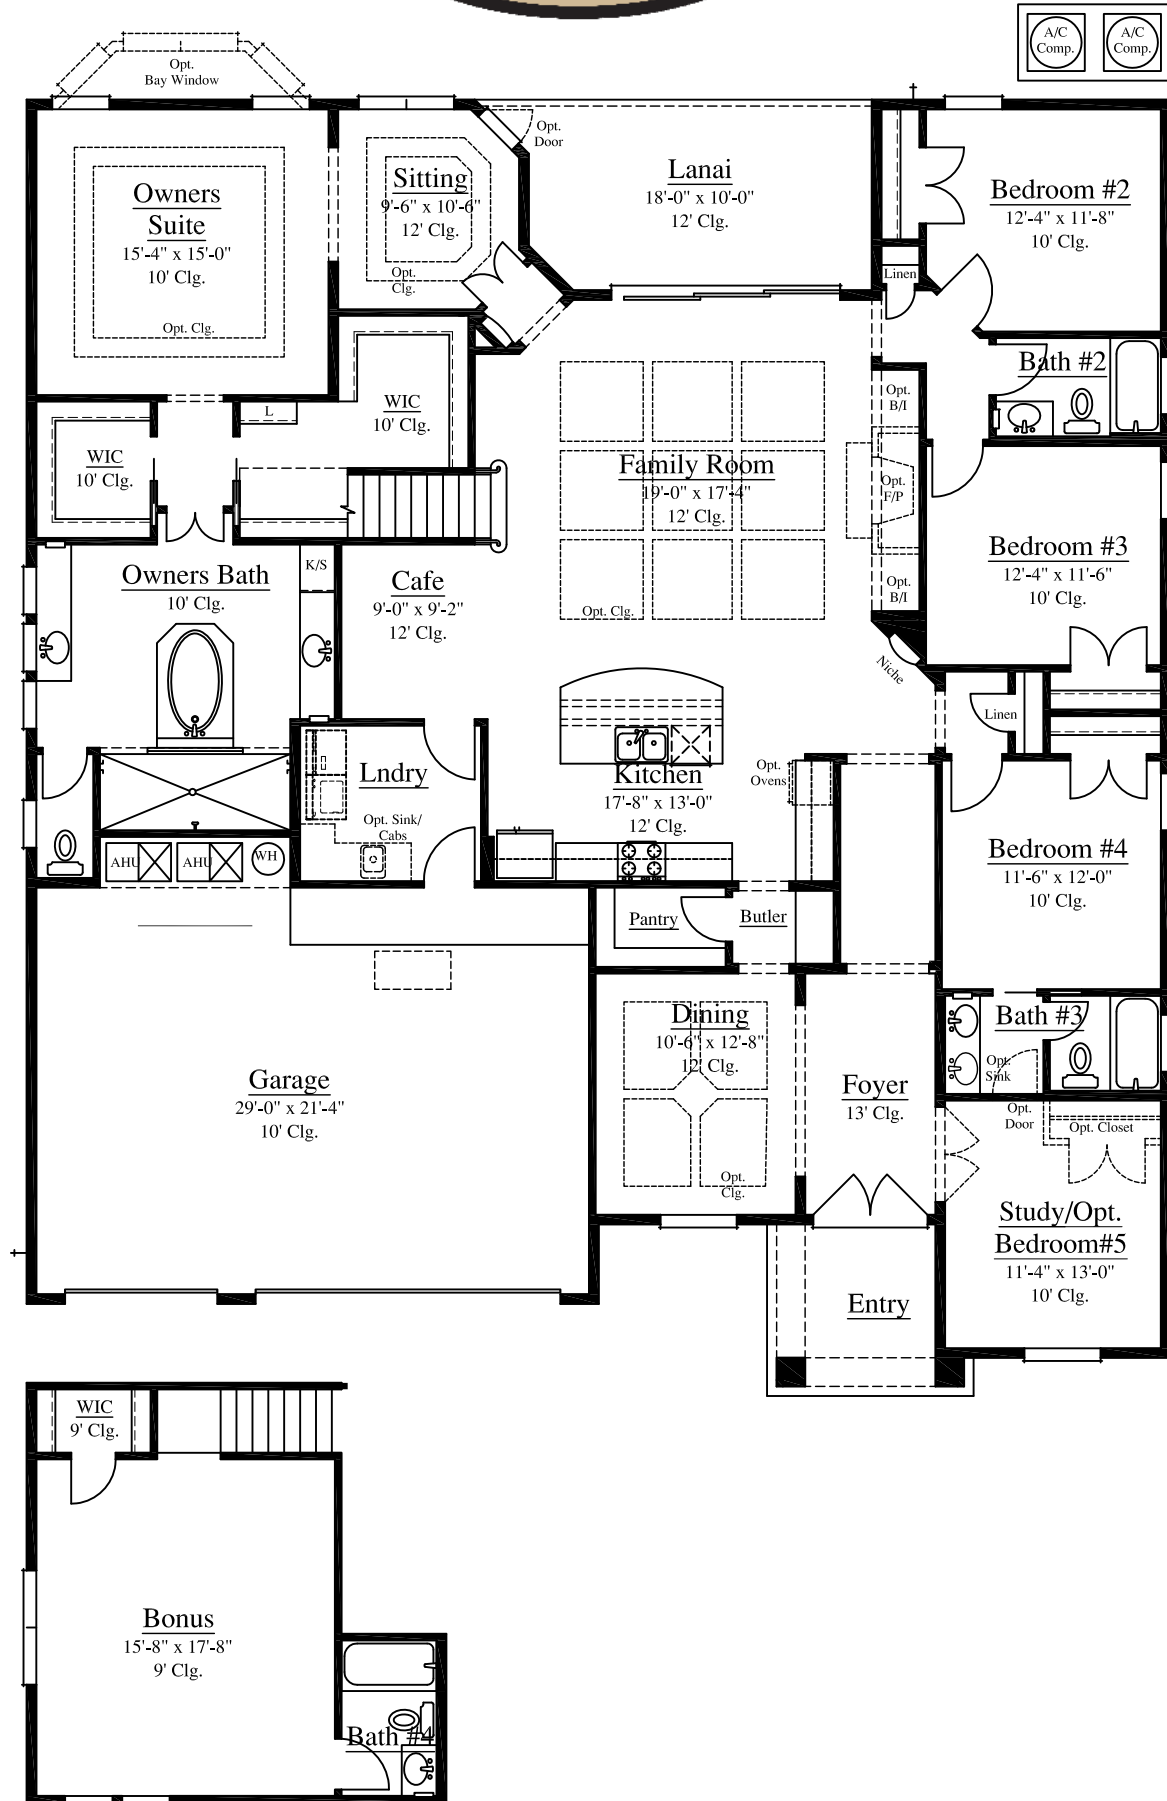

Plan 3273

4/5 Bedroom - 4 Bath

Width: 60'-0" Depth: 67'-6"

3273 Square Feet

Plan 3273

4/5 Bedroom - 4 Bath

Width: 60'-0" Depth: 67'-6"

3273 Square Feet

A

B

C