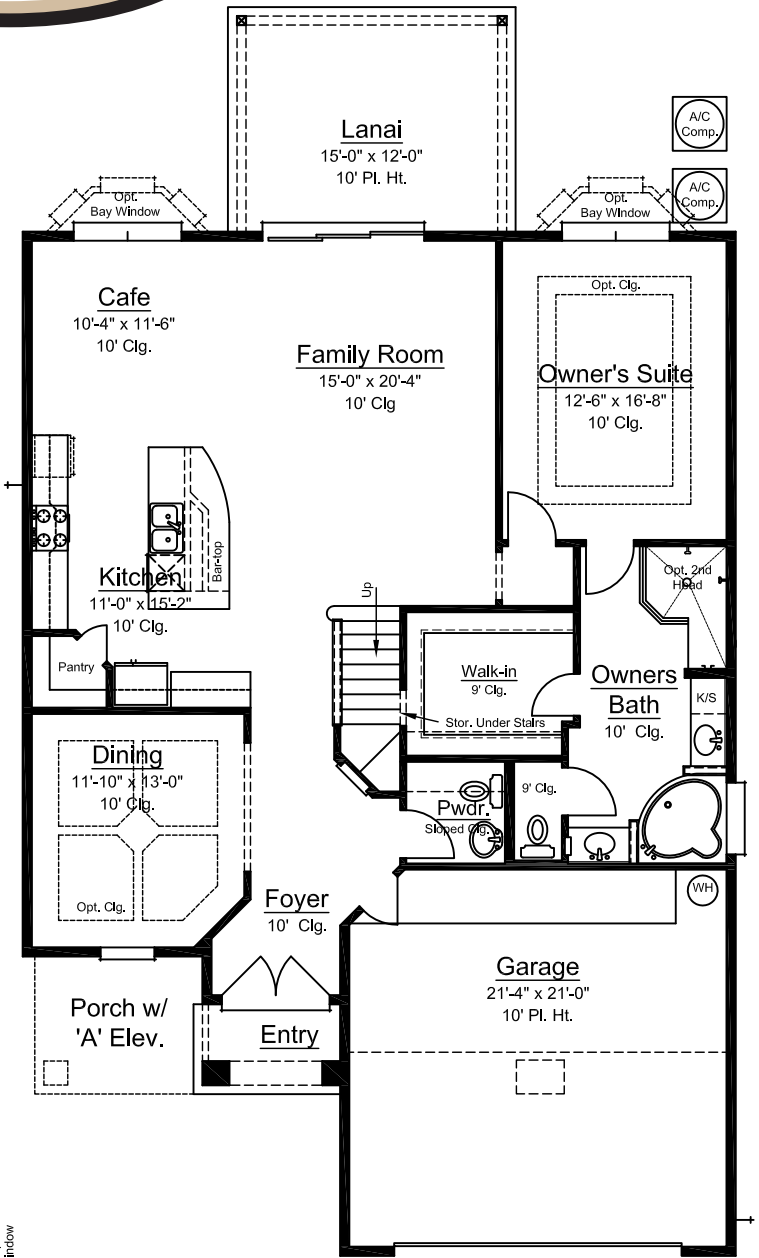

# Plan 3187

Width: 39'-8" Depth: 65'-0"

5 Bedroom - 3.5 Bath

3187 Square Feet

*1st Floor Plan*

*2nd Floor Plan*

# Plan 3187

Width: 39'-8" Depth: 65'-0"

5 Bedroom - 3.5 Bath

3187 Square Feet

'A'

'B'

'C'