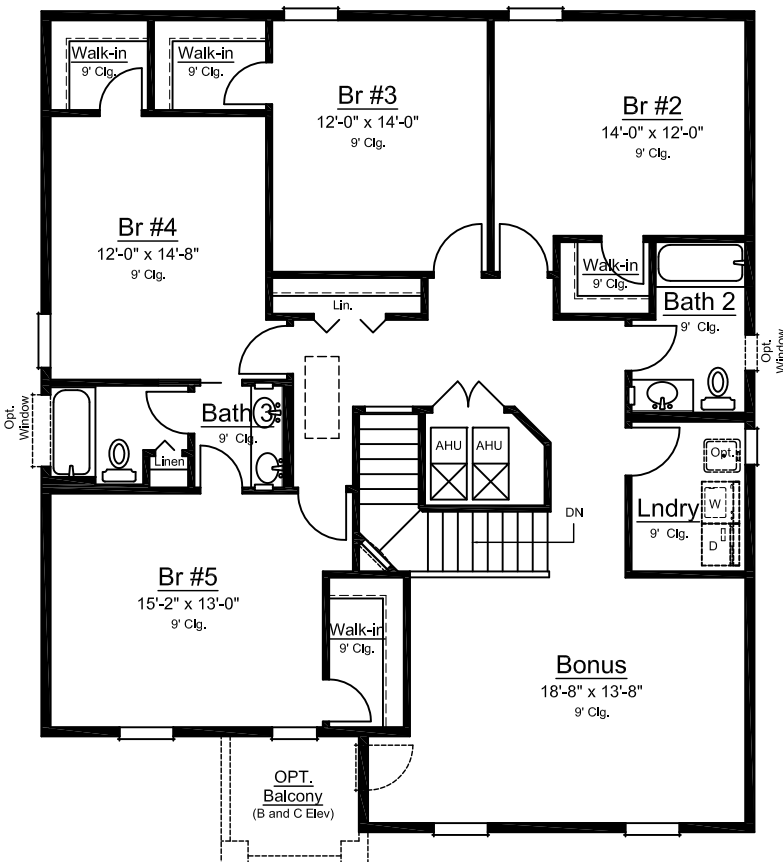

# Plan 3187

Width: 39'-8" Depth: 65'-0"

5 Bedroom - 3.5 Bath

3187 Square Feet

*1st Floor Plan*

*2nd Floor Plan*

# Plan 3187

Width: 39'-8" Depth: 65'-0"

5 Bedroom - 3.5 Bath

3187 Square Feet

'A'

'B'

'C'