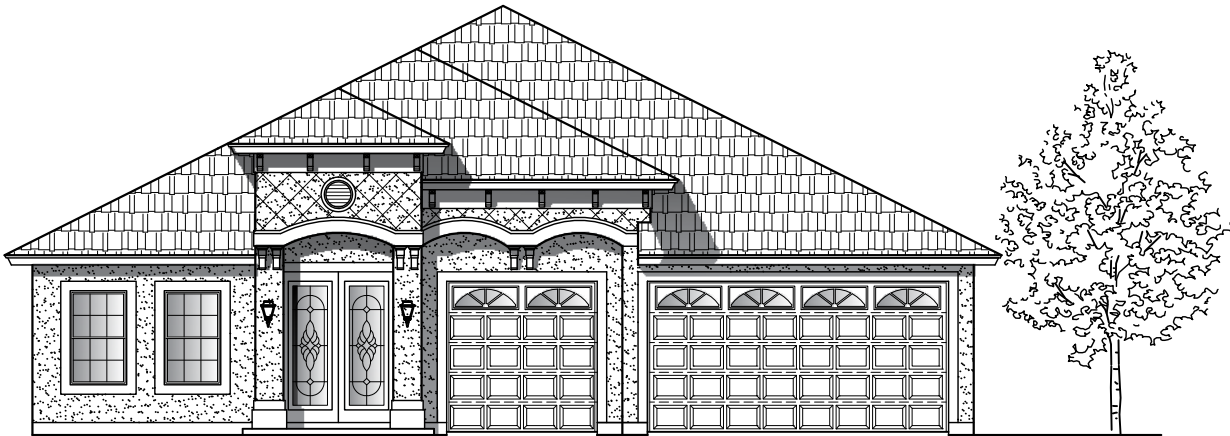

Plan 2434

Width: 50'-0" Depth: 68' 0"

4 Bedroom - 3 Bath

2434 Square Feet

A

B

C

D

Plan 2434

Width: 50'-0" Depth: 68' 0"

4 Bedroom - 3 Bath

2434 Square Feet