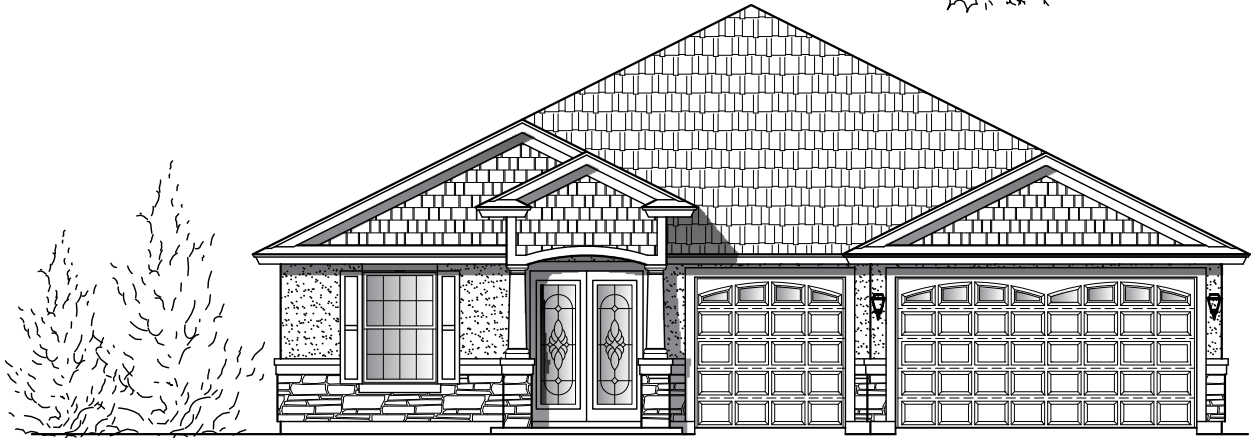

Plan 2434

Width: 50'-0" Depth: 68' 0"

4 Bedroom - 3 Bath

2434 Square Feet

A

B

C

D

Plan 2434

Width: 50'-0" Depth: 68' 0"

4 Bedroom - 3 Bath

2434 Square Feet