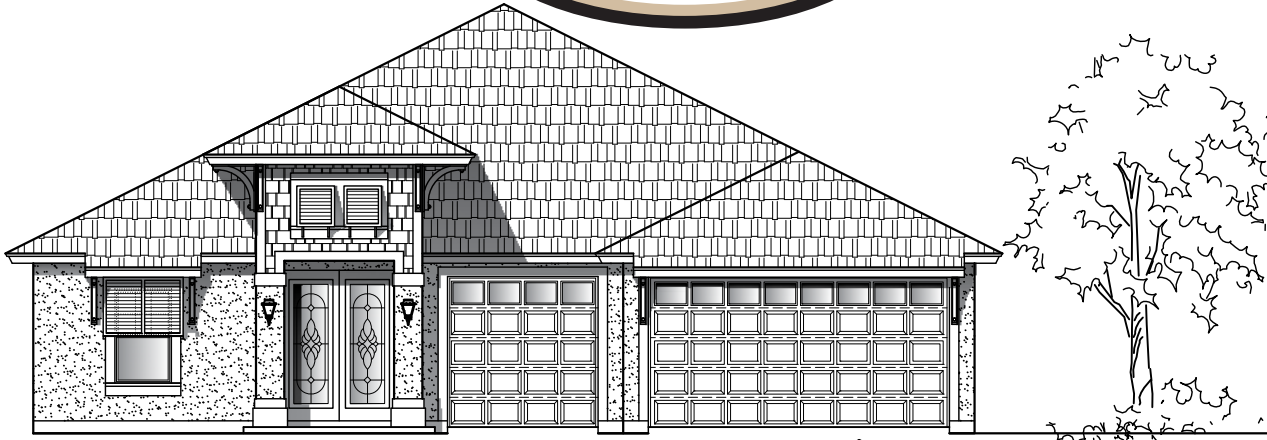

Plan 2434

Width: 50'-0" Depth: 68' 0"

4 Bedroom - 3 Bath

2434 Square Feet

A

B

C

D

Plan 2434

Width: 50'-0" Depth: 68' 0"

4 Bedroom - 3 Bath

2434 Square Feet