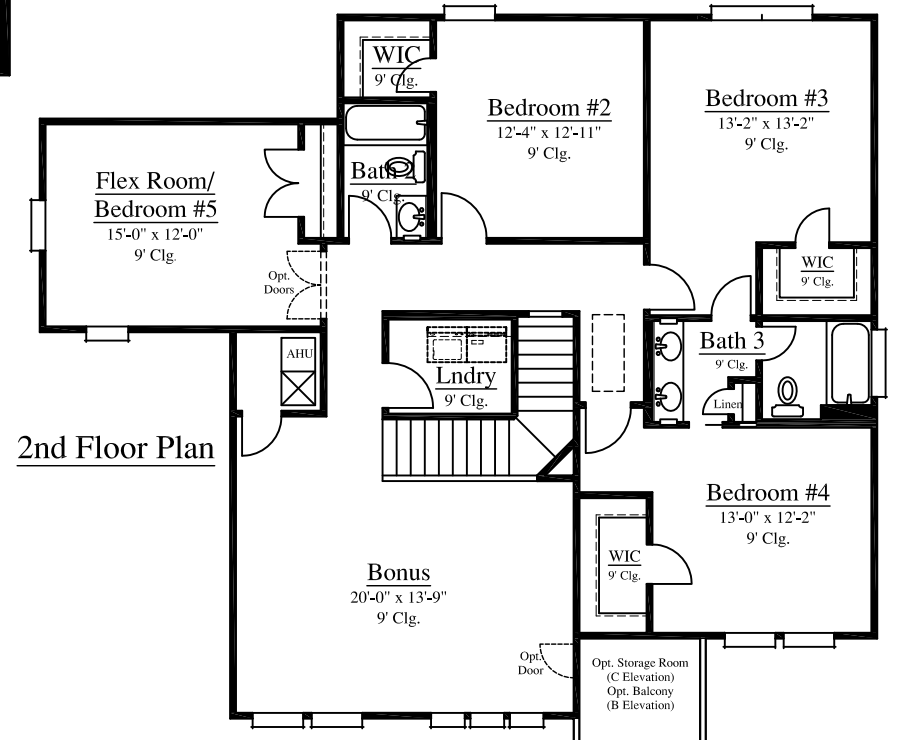

Plan 3290

Width: 49'-8" Depth: 67'-0"

4/5 Bedroom - 3.5 Bath

3290 Square Feet

Plan 3290

Width: 49'-8" Depth: 67'-0"

4/5 Bedroom - 3.5 Bath

3290 Square Feet

'A'

'B'

'C'