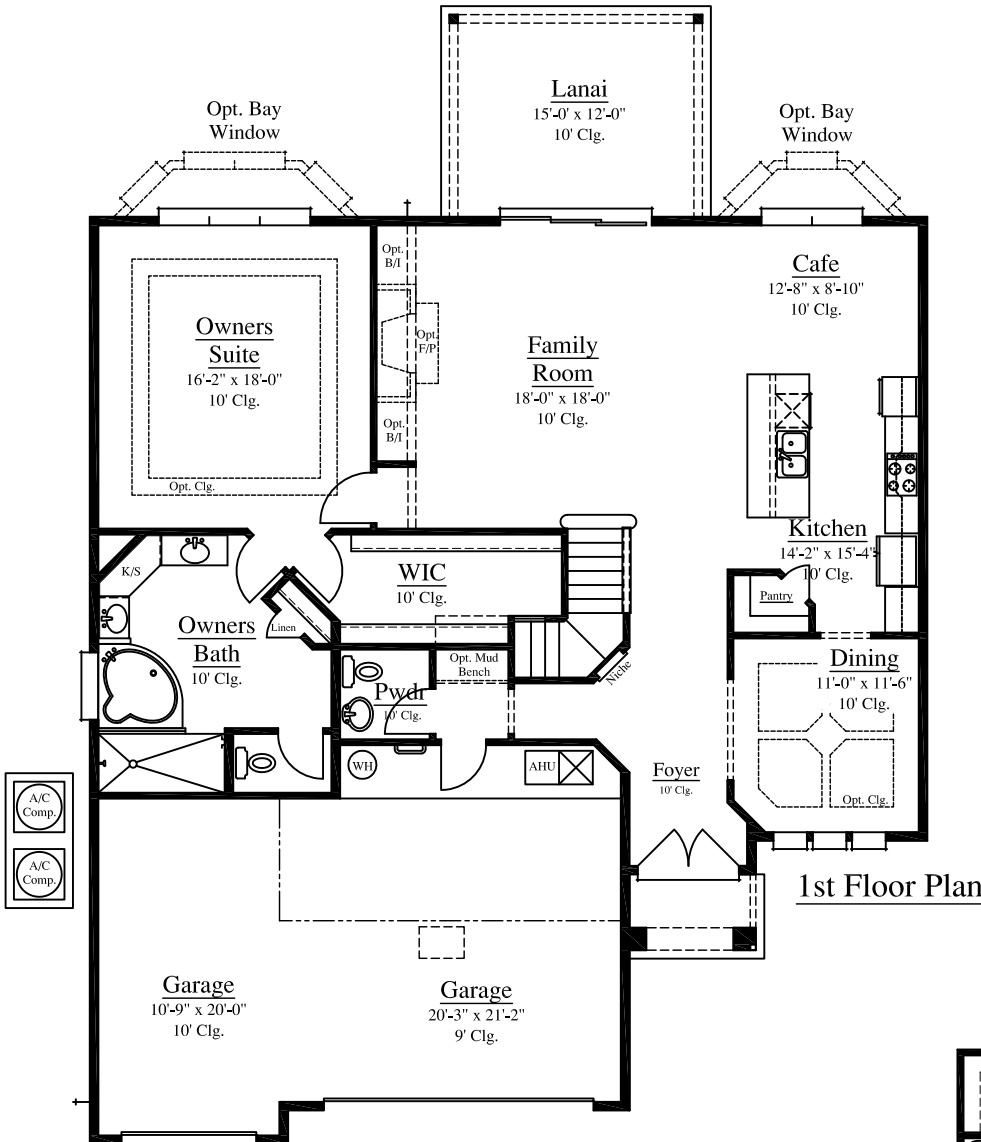

Plan 3290

Width: 49'-8" Depth: 67'-0"

4/5 Bedroom - 3.5 Bath

3290 Square Feet

Plan 3290

Width: 49'-8" Depth: 67'-0"

4/5 Bedroom - 3.5 Bath

3290 Square Feet

'A'

'B'

'C'