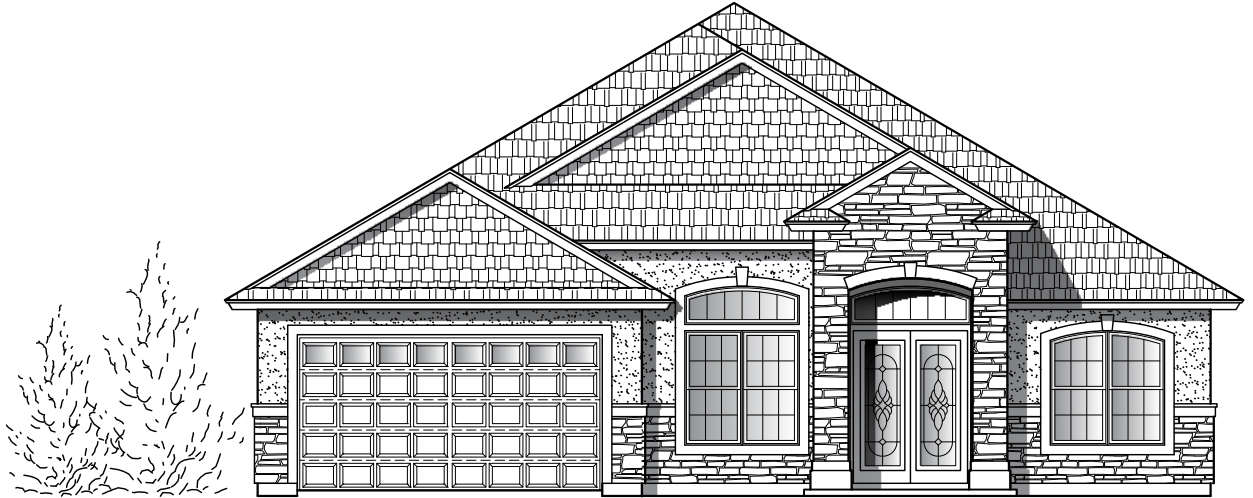

Plan 2502

Width: 50'-0" Depth: 67'-6"

4/5 Bedroom - 3 Bath

2502 Square Feet

B