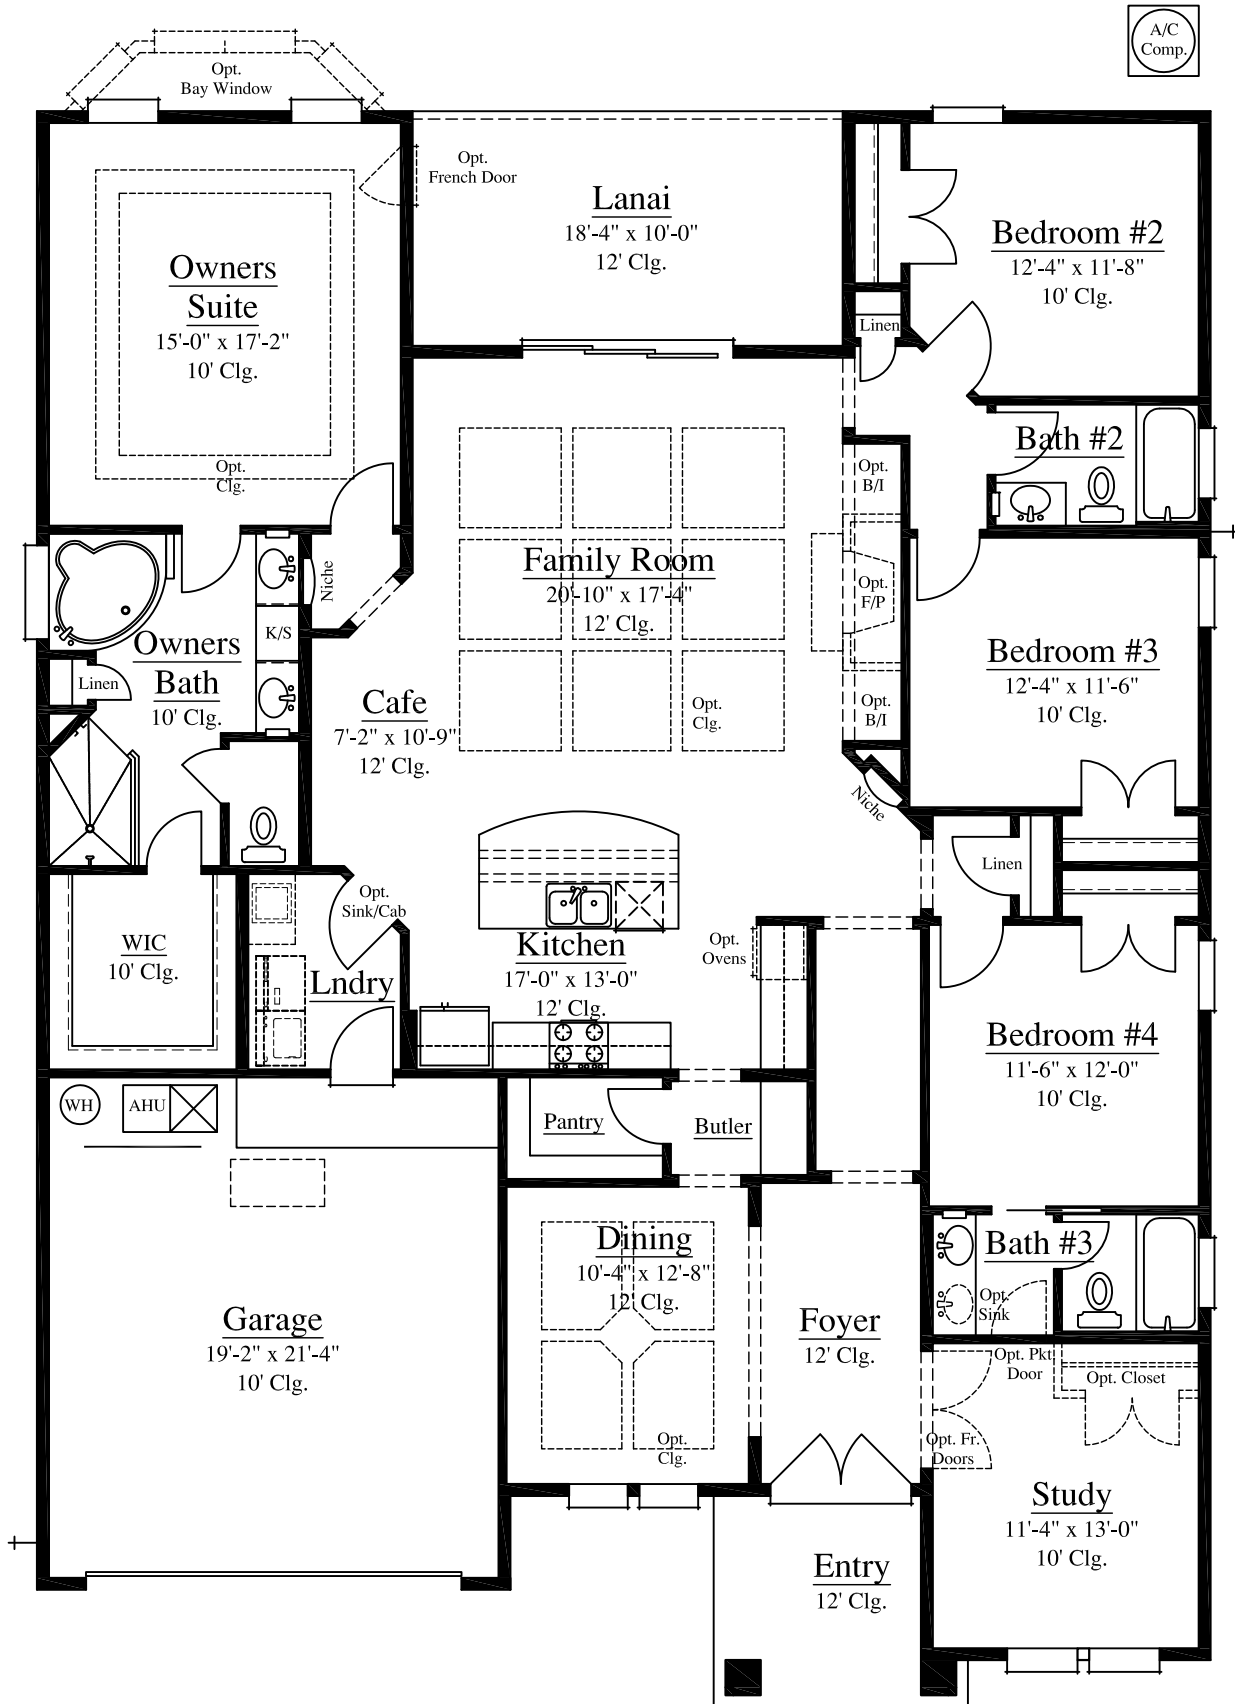

Plan 2502

Width: 50'-0" Depth: 67'-6"

4/5 Bedroom - 3 Bath

2502 Square Feet

Plan 2502

Width: 50'-0" Depth: 67'-6"

4/5 Bedroom - 3 Bath

2502 Square Feet

A

B

C